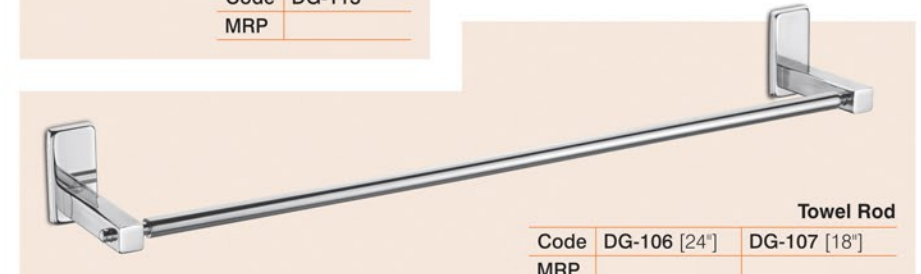

Towel Rod		
Code	DG-106 [24"]	DG-107 [18"]
MRP		

Double Soap Dish	
Code	DG-115
MRP