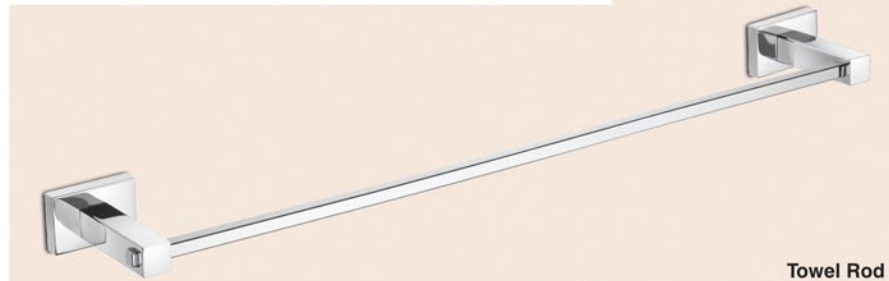

CHROME FINISH

BRASS +
AISI 304 STAINLESS STEEL

Ordinary of the world will be standing no chance, henceforth. Usher in the new star of style that will speak about its extraordinary presence very effortlessly.

Towel Rack with Rod

Code	DG-1204 [24"]	DG-1205 [18"]
MRP		

Soap Dish

Code	DG-1208
MRP	

5 Pcs. Set

Code	DG-1201
MRP	

Towel Rod - Soap Dish
Toothbrush Tumbler
Napkin Holder - Robe Hook

Double Towel Rod

Code	DG-1206 D [24"]
MRP	

Liquid Soap Dispenser

Code	DG-1213
MRP	

Toothbrush Tumbler

Code	DG-1209
MRP	

Paper Holder

Code	DG-1214
MRP	

Towel Rod

Code	DG-1206 [24"]	DG-1207 [18"]
MRP		

Robe Hook

Code	DG-1211
MRP	

Napkin Holder

Code	DG-1210
MRP	

Double Soap Dish

Code	DG-1215
MRP	

Soap Dish & Toothbrush Tumbler

Code	DG-1217
MRP