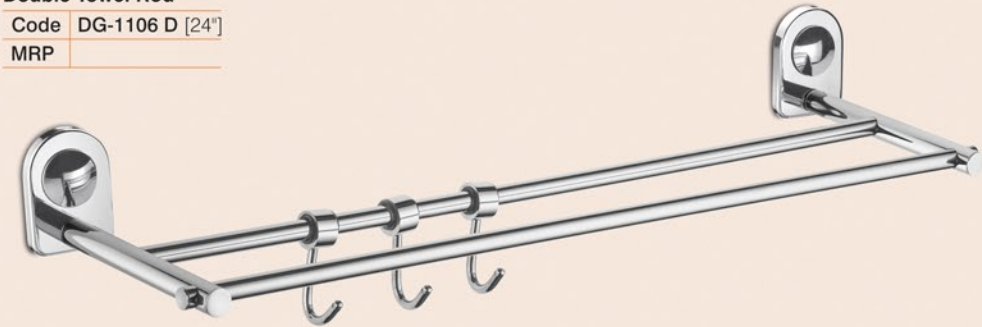

Soap Dish

Code	DG-1108
MRP	

5 Pcs. Set

Code	DG-1101
MRP	

Towel Rod - Soap Dish
Toothbrush Tumbler
Napkin Holder - Robe Hook

Double Towel Rod

Code	DG-1106 D [24"]
MRP	

Paper Holder