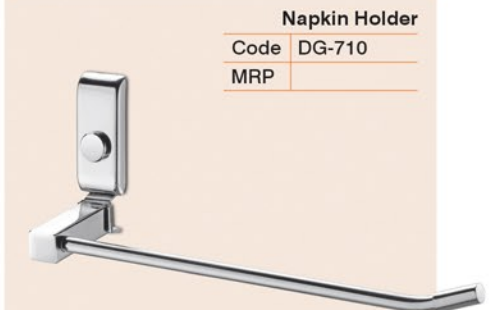

Robe Hook
Code DG-711
MRP

Towel Rod
Code DG-706 [24"] DG-707 [18"]
MRP

Liquid Soap Dispenser
Code DG-713
MRP

Soap Dish
Code DG-708
MRP

Toothbrush Tumbler
Code DG-709
MRP

Napkin Holder
Code DG-710
MRP

Paper Holder
Code DG-714
MRP

Double Soap Dish
Code DG-715
MRP

Soap Dish & Toothbrush Tumbler
Code DG-717
MRP

GLOSSY FINISH

AISI 304
STAINLESS STEEL

Towel Rack with Rod
Code DG-604 [24"] DG-605 [18"]
MRP

5 Pcs. Set
Code DG-601
MRP
Towel Rod - Soap Dish
Toothbrush Tumbler
Napkin Holder - Robe Hook