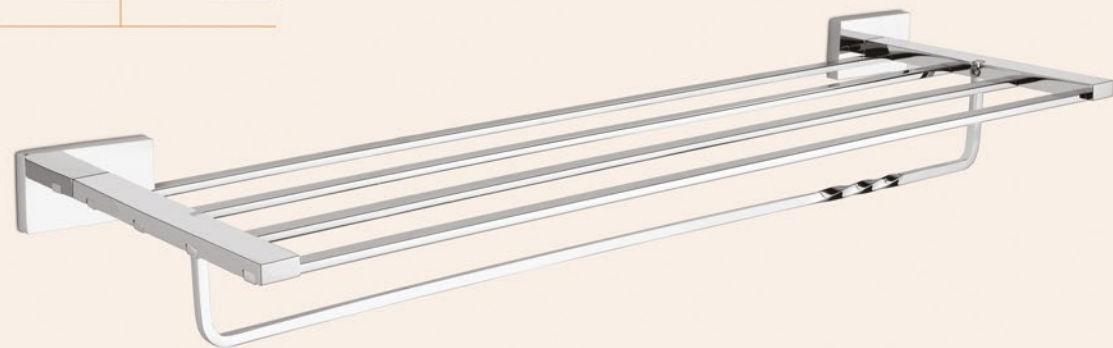

Soap Dish & Toothbrush Tumbler
 Code DBC-2017
 MRP

Paper Holder
 Code DBC-2014
 MRP

CHROME FINISH

FULLY
BRASS

FULLY BRASS

Towel Rack with Rod

Code	DBC-2104 [24"]	DBC-2105 [18"]
MRP		

5 Pcs. Set	
Code	DBC-2101
MRP	

- Towel Rod
- Soap Dish
- Toothbrush Tumbler
- Napkin Holder
- Robe Hook

	Towel Rod	
Code	DBC-2106 [24"]	DBC-2107 [18"]
MRP		

Robe Hook

Code	DBC-2111
MRP	

Soap Dish

Code	DBC-2108
MRP	

Toothbrush Tumbler

Code	DBC-2109
MRP	