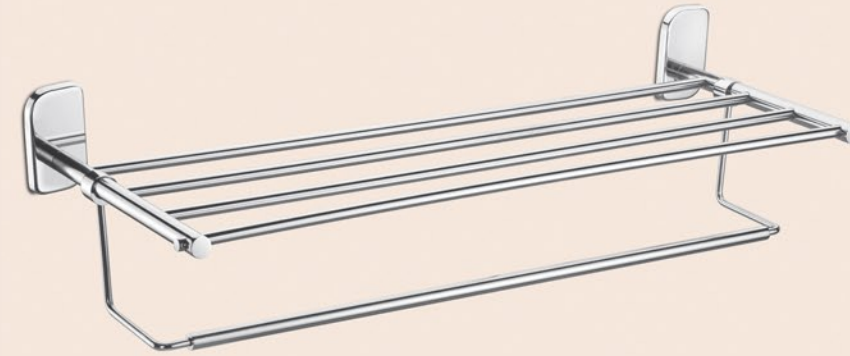

Towel Rack with Rod
Code DG-304 [24"] DG-305 [18"]
MRP

5 Pcs. Set
Code DG-301
MRP
Towel Rod - Soap Dish
Toothbrush Tumbler
Napkin Holder - Robe Hook