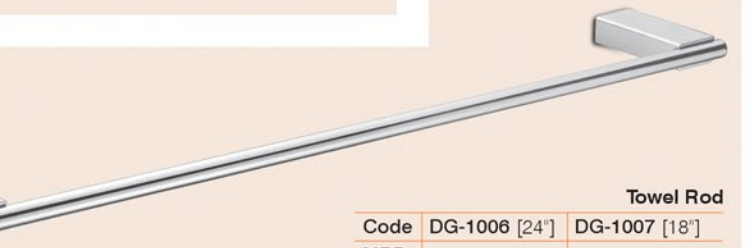

Code	DG-1011
MRP	

Napkin Holder

Code	DG-1010
MRP	

Toothbrush Tumbler

Code	DG-1009
MRP	

Towel Rod

Code	DG-1006 [24"]	DG-1007 [18"]
MRP		

Liquid Soap Dispenser