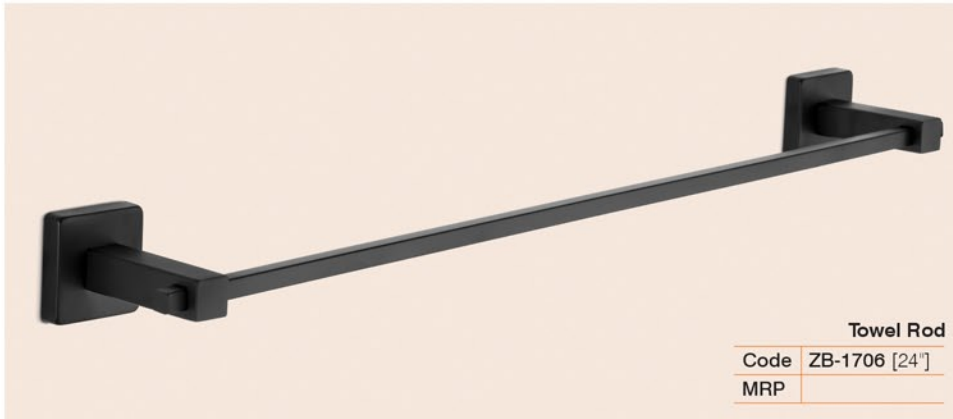

 hope (black)

hey, turn a mundane day into a story of magic realism with this metaphor of style exclusively made for you.

Towel Rack with Rod
Code ZB-1704 [24"]
MRP

Robe Hook
Code ZB-1711
MRP

Towel Rod
Code ZB-1706 [24"]
MRP