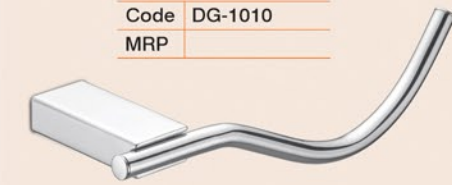

Napkin Holder

Code	DG-1010
MRP