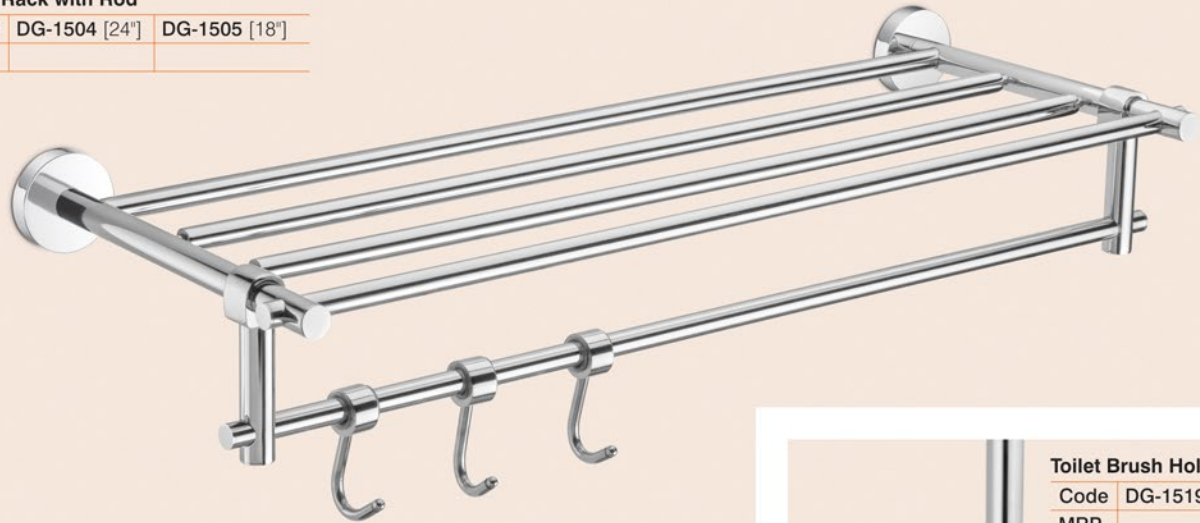

Towel Rack with Rod

Code	DG-1504 [24"]	DG-1505 [18"]
MRP		

5 Pcs. Set	
Code	DG-1501
MRP	

Towel Rod
Soap Dish
Toothbrush Tumbler
Napkin Holder
Robe Hook

Soap Dish (SS)

Code	DG-1508
MRP	

Toilet Brush Holder

Code	DG-1519
MRP	