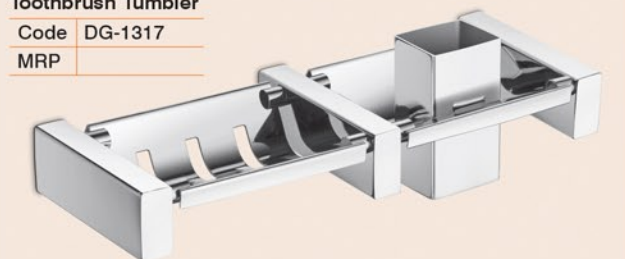

Soap Dish & Toothbrush Tumbler
Code DG-1317
MRP