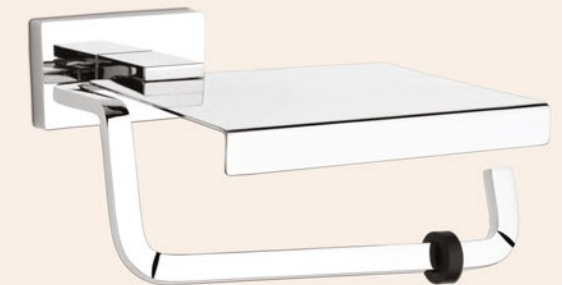

- Towel Rod
- Soap Dish
- Toothbrush Tumbler
- Napkin Holder
- Robe Hook

	Towel Rod	
Code	DBC-2106 [24"]	DBC-2107 [18"]
MRP		

Robe Hook

Code	DBC-2111
MRP	

Soap Dish

Code	DBC-2108
MRP	

Toothbrush Tumbler

Code	DBC-2109
MRP	

Napkin Holder

Code	DBC-2110
MRP	

Liquid Soap Dispenser (Glass)

Code	DBC-2113
MRP	

Paper Holder

Code	DBC-2114
MRP	

Double Soap Dish

Code	DBC-2115
MRP	

Soap Dish & Toothbrush Tumbler

Code	DBC-2117
MRP	

CHROME FINISH

AISI 304
STAINLESS STEEL

 regent

Legal in appearance and robust in its capacity this is a style that is born out of continuous design innovation.