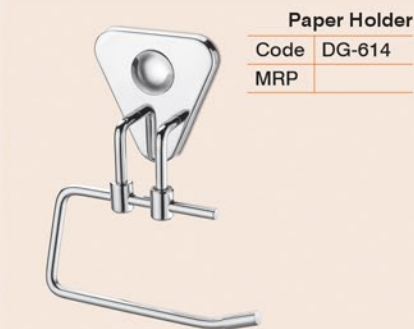

Robe Hook
Code DG-611
MRP

Towel Rod
Code DG-606 [24"] DG-607 [18"]
MRP

Liquid Soap Dispenser
Code DG-613
MRP

Soap Dish
Code DG-608
MRP

Toothbrush Tumbler
Code DG-609
MRP

Napkin Holder
Code DG-610
MRP

Paper Holder
Code DG-614
MRP