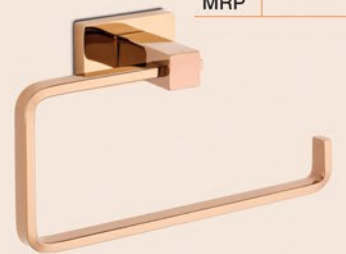

Soap Dish & Toothbrush Tumbler
Code RG-1217
MRP