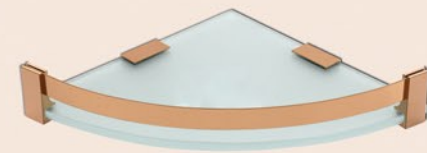

Size	9" x 9"	12" x 12"
MRP		

Glass Shelf - Premium - CP

Size	12" x 6"	15" x 6"	18" x 6"
MRP			

Glass Corner - Premium - CP

Size	9" x 9"	12" x 12"
MRP		

Glass Shelf - Premium - BLACK PVD

Size	12" x 6"	15" x 6"	18" x 6"
MRP			

Glass Corner - Premium - BLACK PVD

Size	9" x 9"	12" x 12"
MRP		

Glass Shelf - Premium - ROSE GOLD PVD

Size	12" x 6"	15" x 6"	18" x 6"
MRP			

Glass Corner - Premium - ROSE GOLD PVD

Size	9" x 9"	12" x 12"
MRP		

Glass Shelf - Premium - GOLD PVD

Size	12" x 6"	15" x 6"	18" x 6"
MRP			

Glass Corner - Premium - GOLD PVD

Size	9" x 9"	12" x 12"
MRP		

BRASS + AISI 304 STAINLESS STEEL

hook liner

STAINLESS STEEL

Hook Liner - Square