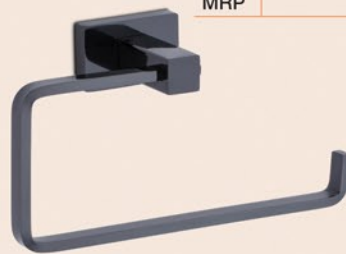

Soap Dish & Toothbrush Tumbler
Code BK-1217
MRP