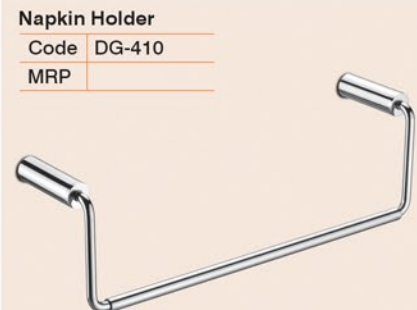

Robe Hook
Code DG-411
MRP

Towel Rod
Code DG-406 [24"] DG-407 [18"]
MRP

Liquid Soap Dispenser
Code DG-413
MRP

Soap Dish
Code DG-408
MRP

Toothbrush Tumbler
Code DG-409
MRP

Napkin Holder
Code DG-410
MRP

Paper Holder
Code DG-414
MRP