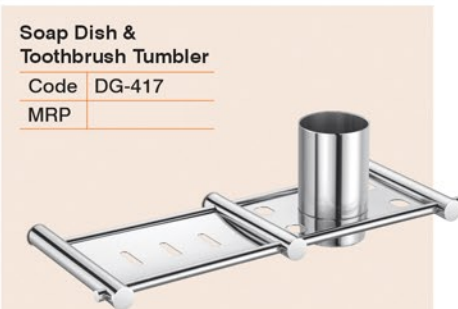

Soap Dish & Toothbrush Tumbler
Code DG-417
MRP

GLOSSY FINISH