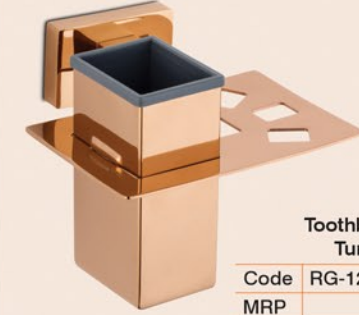

Toothbrush Tumbler
Code RG-1209
MRP