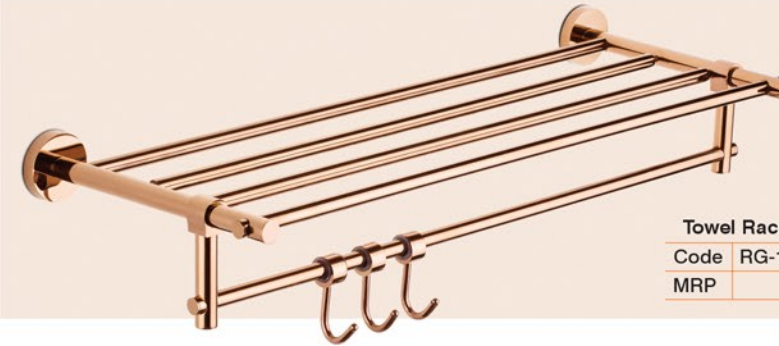

Towel Rack with Rod
Code BK-1504 [24"]
MRP

5 Pcs. Set

Code BK-1501
MRP

Towel Rod - Soap Dish
Toothbrush Tumbler
Napkin Holder - Robe Hook

ROSE GOLD PVD FINISH

▼ fortune

Towel Rack with Rod
Code RG-1504 [24"]
MRP

5 Pcs. Set

Code RG-1501
MRP

Towel Rod - Soap Dish
Toothbrush Tumbler
Napkin Holder - Robe Hook

BRASS +
AISI 304 STAINLESS STEEL

Towel Rod
Code BK-1506 [24"]
MRP

Robe Hook
Code BK-1511
MRP

Towel Rod
Code RG-1506 [24"]
MRP