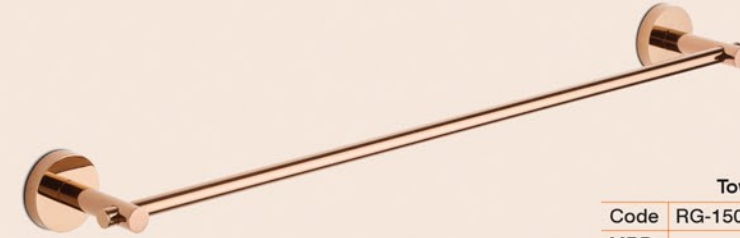

5 Pcs. Set

Code RG-1501
MRP

Towel Rod - Soap Dish
Toothbrush Tumbler
Napkin Holder - Robe Hook

BRASS +
AISI 304 STAINLESS STEEL

Towel Rod
Code BK-1506 [24"]
MRP

Robe Hook
Code BK-1511
MRP

Towel Rod
Code RG-1506 [24"]
MRP