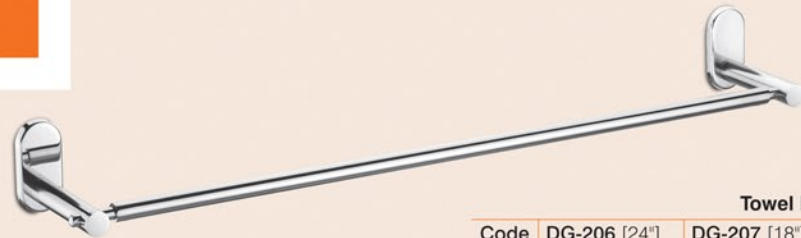

Towel Rod
Code DG-206 [24"] DG-207 [18"]
MRP