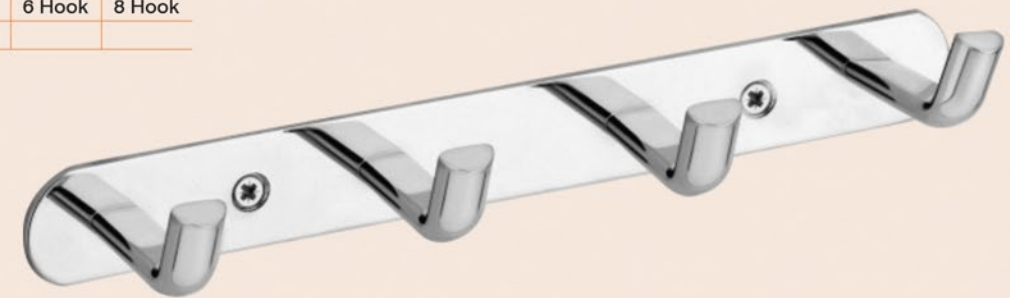

Glass Shelf - Premium - GOLD PVD

Size	12" x 6"	15" x 6"	18" x 6"
MRP			

Glass Corner - Premium - GOLD PVD

Size	9" x 9"	12" x 12"
MRP		

BRASS + AISI 304 STAINLESS STEEL

hook liner

STAINLESS STEEL

Hook Liner - Square

Size	4 Hook	6 Hook	8 Hook
MRP			

Hook Liner - Half Round

Size	4 Hook	6 Hook	8 Hook
MRP			

Hook Liner - Trikon

Size	4 Hook	6 Hook	8 Hook
MRP			

Model H

Model O

GRAB RAIL