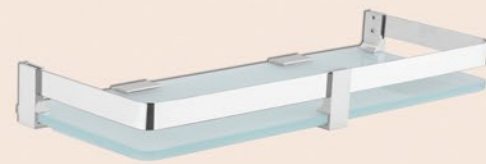

Glass Shelf - Premium - BLACK PVD

Size	12" x 6"	15" x 6"	18" x 6"
MRP