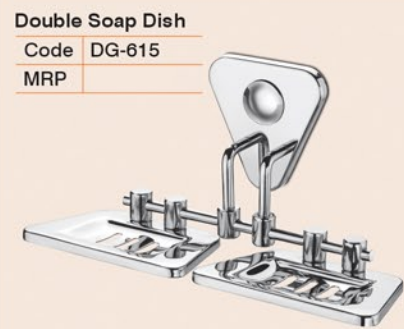

Robe Hook
Code DG-611
MRP

Towel Rod
Code DG-606 [24"] DG-607 [18"]
MRP

Liquid Soap Dispenser
Code DG-613
MRP

Soap Dish
Code DG-608
MRP

Toothbrush Tumbler
Code DG-609
MRP

Napkin Holder
Code DG-610
MRP

Paper Holder
Code DG-614
MRP

Double Soap Dish
Code DG-615
MRP

Soap Dish & Toothbrush Tumbler
Code DG-617
MRP

GLOSSY FINISH

Towel Rack with Rod
Code DG-904 [24"] DG-905 [18"]
MRP

5 Pcs. Set
Code DG-901
MRP
Towel Rod - Soap Dish
Toothbrush Tumbler
Napkin Holder - Robe Hook

Robe Hook
Code DG-911
MRP

Towel Rod
Code DG-906 [24"] DG-907 [18"]
MRP

Liquid Soap Dispenser
Code DG-913
MRP

Soap Dish
Code DG-908
MRP

Toothbrush Tumbler
Code DG-909
MRP

Napkin Holder
Code DG-910
MRP

Paper Holder
Code DG-914
MRP