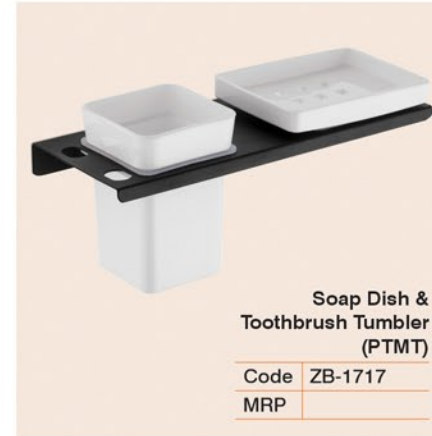

 hope (black)

hey, turn a mundane day into a story of magic realism with this metaphor of style exclusively made for you.

Towel Rack with Rod
Code ZB-1704 [24"]
MRP

Robe Hook
Code ZB-1711
MRP

Towel Rod
Code ZB-1706 [24"]
MRP

Napkin Holder
Code ZB-1710
MRP

Double Soap Dish (PTMT)
Code ZB-1715
MRP

Toothbrush Tumbler & Liquid Soap Dispenser (PTMT)
Code ZB-1718
MRP

Soap Dish & Toothbrush Tumbler (PTMT)
Code ZB-1717
MRP

Liquid Soap Dispenser (PTMT)
Code ZB-1713
MRP