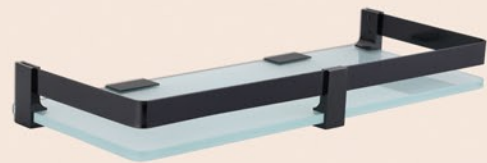

Size	9" x 9"	12" x 12"
MRP		

Glass Shelf - Premium - CP

Size	12" x 6"	15" x 6"	18" x 6"
MRP			

Glass Corner - Premium - CP

Size	9" x 9"	12" x 12"
MRP		

Glass Shelf - Premium - BLACK PVD

Size	12" x 6"	15" x 6"	18" x 6"
MRP			