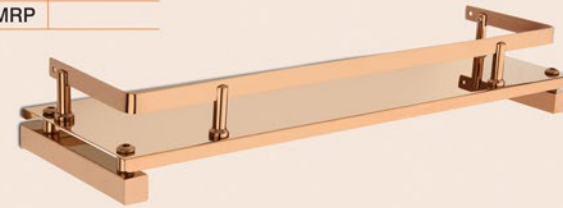

s.s. 304 shelf

S S Double Shelf

Size	12" x 5"	15" x 5"	18" x 5"
MRP			

S S Double Shelf with Toothbrush Tumbler

Size	12" x 5"	15" x 5"	18" x 5"
MRP			

s.s. 304 shelf

S S Shelf & Napkin Holder

Size	12" x 5"	15" x 5"	18" x 5"
MRP			

S S Shelf with Toothbrush Tumbler

Size	12" x 5"	15" x 5"	18" x 5"
MRP			

S S Shelf - Regular

Size	12" x 5"	15" x 5"	18" x 5"
MRP			

S S Corner

Size	9" x 9"	12" x 12"
MRP		

S S Shelf - Regular - BLACK PVD

Size	15" x 5"
MRP	

S S Corner - BLACK PVD

Size	9" x 9"	12" x 12"
MRP		

S S Shelf - Regular - ROSE GOLD PVD

Size	15" x 5"
MRP	

S S Corner - ROSE GOLD PVD

Size	9" x 9"	12" x 12"
MRP		

S S Shelf - Premium

Size	12" x 5"
MRP	