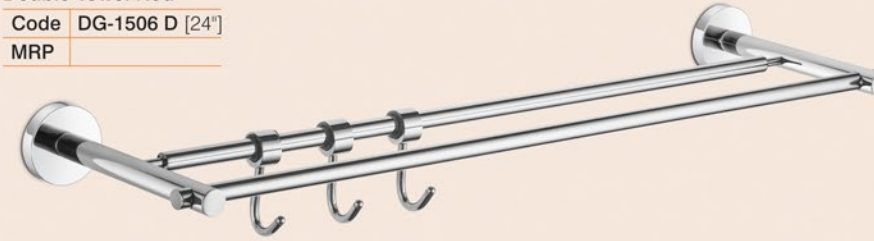

Double Towel Rod

Code	DG-1506 D [24"]
MRP