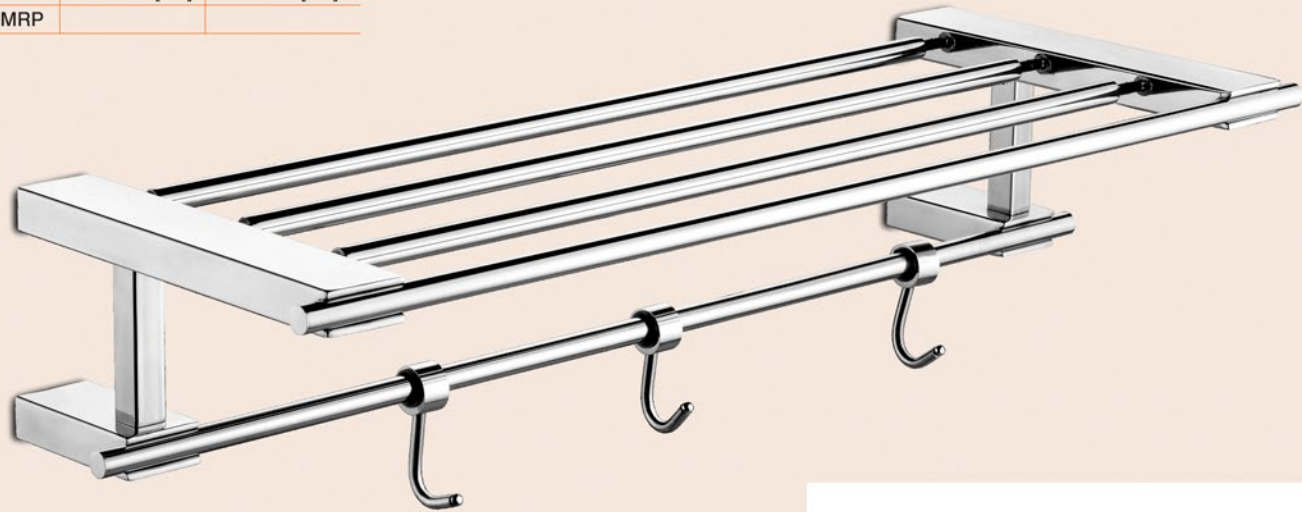

Towel Rack with Rod

Code	DG-1004 [24"]	DG-1005 [18"]
MRP		

Soap Dish

Code	DG-1008
MRP	

5 Pcs. Set

Code	DG-1001
MRP	

Towel Rod - Soap Dish
Toothbrush Tumbler
Napkin Holder - Robe Hook