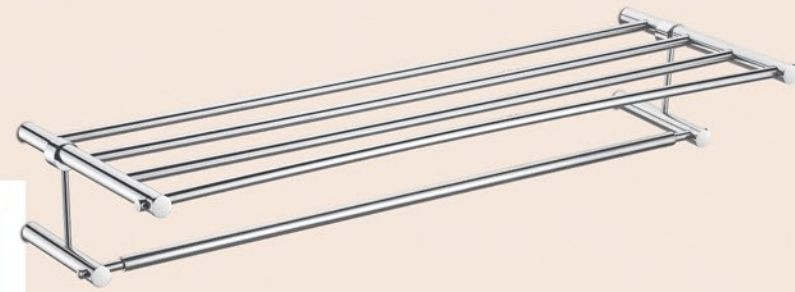

Double Soap Dish
Code DG-315
MRP

Soap Dish & Toothbrush Tumbler
Code DG-317
MRP

GLOSSY FINISH

AISI 304
STAINLESS STEEL

Towel Rack with Rod
Code DG-404 [24"] DG-405 [18"]
MRP

5 Pcs. Set
Code DG-401
MRP
Towel Rod - Soap Dish
Toothbrush Tumbler
Napkin Holder - Robe Hook