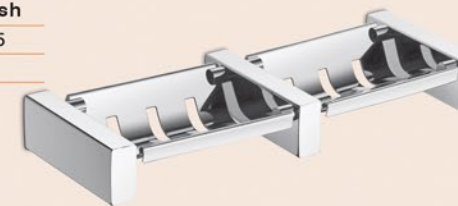

Robe Hook
Code DG-1311
MRP

Napkin Holder
Code DG-1310
MRP

Soap Dish
Code DG-1308
MRP

Towel Rod
Code DG-1306 [24"]
MRP

Toothbrush Tumbler
Code DG-1309
MRP

Liquid Soap Dispenser
Code DG-1313
MRP

Double Soap Dish
Code DG-1315
MRP