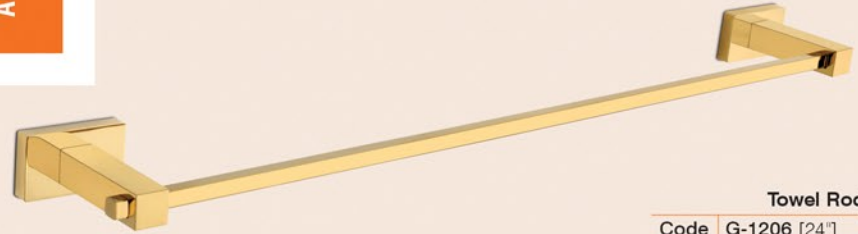

Towel Rod
Code G-1206 [24"]
MRP