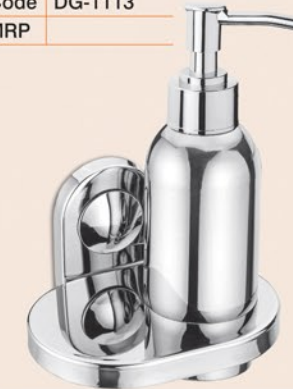

Code	DG-1114
MRP	

Towel Rod

Code	DG-1106 [24"]	DG-1107 [18"]
MRP		

Liquid Soap Dispenser

Code	DG-1113
MRP	

Napkin Holder

Code	DG-1110
MRP	

Soap Dish & Toothbrush Tumbler