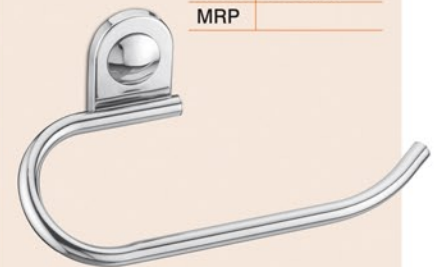

Code	DG-1114
MRP	

Towel Rod

Code	DG-1106 [24"]	DG-1107 [18"]
MRP		

Liquid Soap Dispenser

Code	DG-1113
MRP	

Napkin Holder

Code	DG-1110
MRP	

Soap Dish & Toothbrush Tumbler