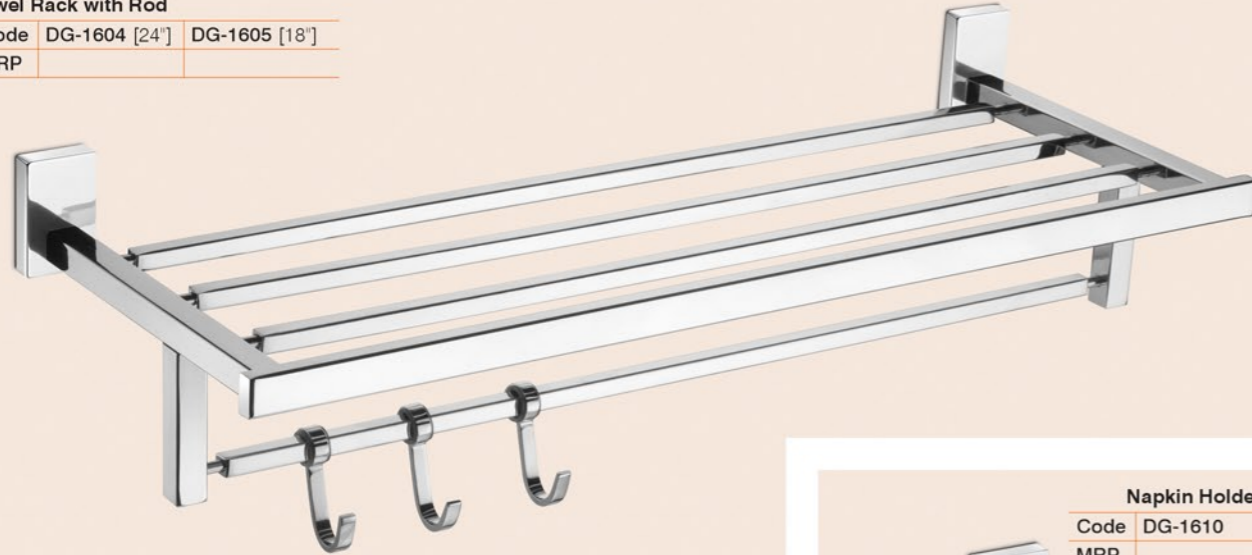

Soap Dish &
Toothbrush Tumbler
Code RG-1517
MRP

CHROME FINISH

BRASS +
AISI 304 STAINLESS STEEL

 peridot

Perfection cannot be improved upon, this spectacularly smart design was born to prove you wrong.

Towel Rack with Rod
Code DG-1604 [24"] DG-1605 [18"]
MRP