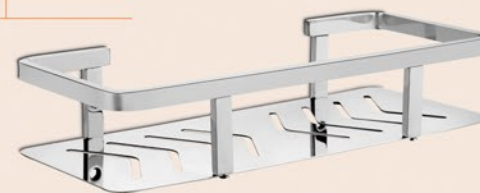

S S Shelf with Toothbrush Tumbler

Size	12" x 5"	15" x 5"	18" x 5"
MRP			

S S Shelf - Regular

Size	12" x 5"	15" x 5"	18" x 5"
MRP			

S S Corner

Size	9" x 9"	12" x 12"
MRP		

S S Shelf - Regular - BLACK PVD

Size	15" x 5"
MRP	

S S Corner - BLACK PVD

Size	9" x 9"	12" x 12"
MRP		

S S Shelf - Regular - ROSE GOLD PVD

Size	15" x 5"
MRP	

S S Corner - ROSE GOLD PVD

Size	9" x 9"	12" x 12"
MRP		

S S Shelf - Premium

Size	12" x 5"
MRP	