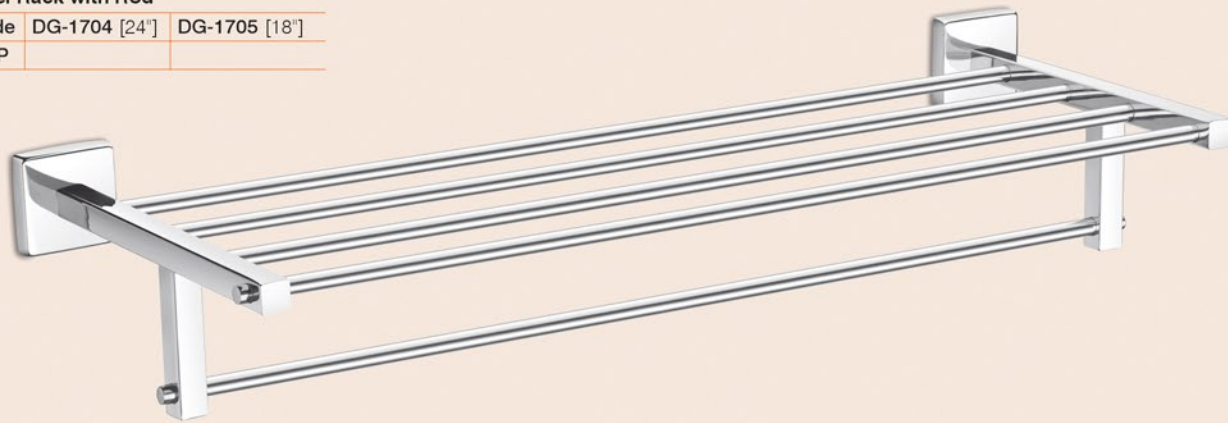

Towel Rack with Rod

Code	DG-1704 [24"]	DG-1705 [18"]
MRP		

Robe Hook

Code	DG-1711
MRP	

Towel Rod

Code	DG-1706 [24"]	DG-1707 [18"]
MRP		

Soap Dish (SS)

Code	DG-1708S
MRP	