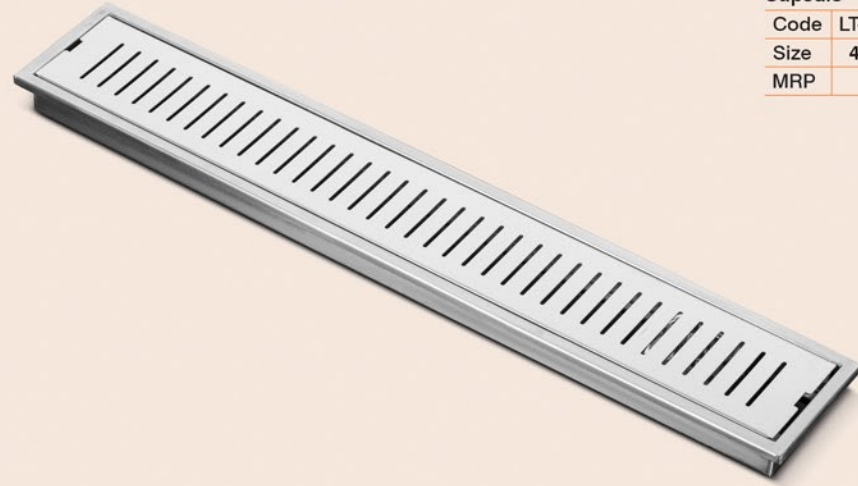

Glass Shelf - Premium - GOLD PVD

Size	12" x 6"	15" x 6"	18" x 6"
MRP			

Glass Corner - Premium - GOLD PVD

Size	9" x 9"	12" x 12"
MRP		

BRASS + AISI 304 STAINLESS STEEL

hook liner

STAINLESS STEEL

Hook Liner - Square

AISI 304
STAINLESS STEEL

Square			
Code	LT-01		
Size	4 x 12	4 x 18	4 x 24
MRP			

Capsule			
Code	LT-02		
Size	4 x 12	4 x 18	4 x 24
MRP			

Tile Insert			
Code	LT-03		
Size	4 x 12	4 x 18	4 x 24
MRP			

floor drain trap