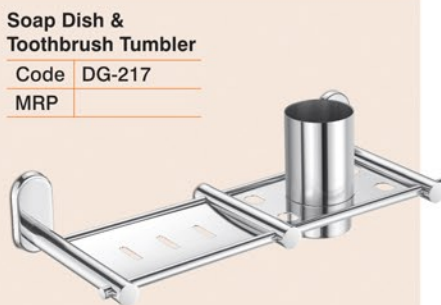

Soap Dish & Toothbrush Tumbler
Code DG-217
MRP

GLOSSY FINISH

arma