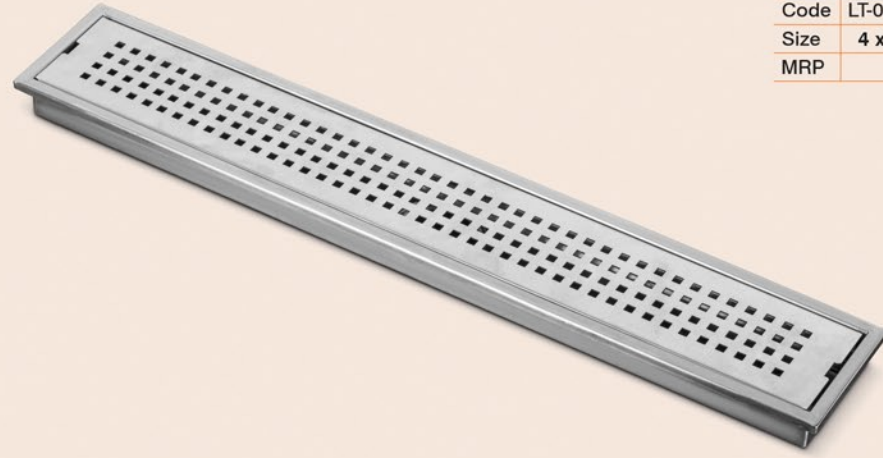

Long floor drain trap

AISI 304
STAINLESS STEEL

Square			
Code	LT-01		
Size	4 x 12	4 x 18	4 x 24
MRP