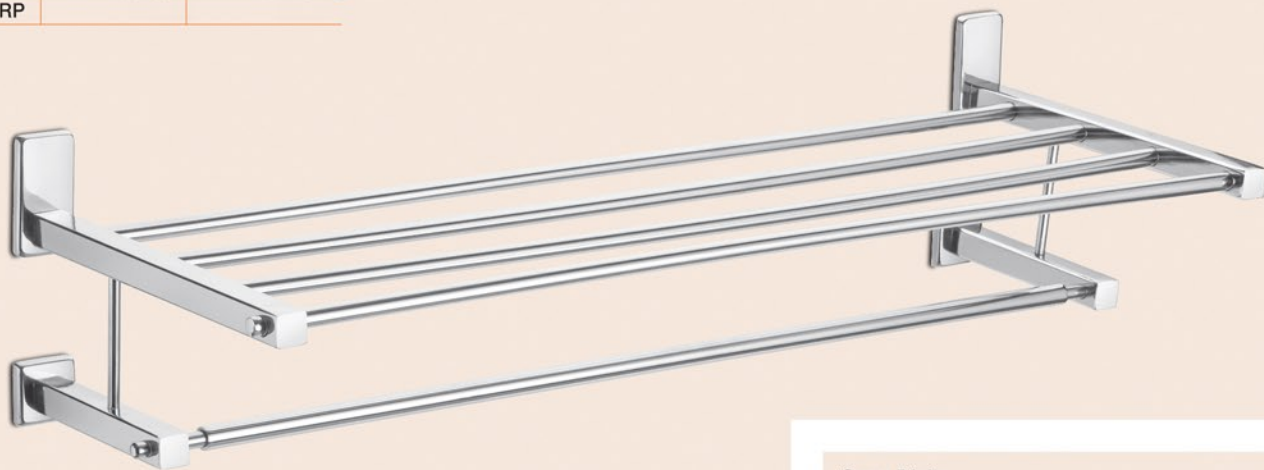

Code	DG-1919
MRP	

GLOSSY FINISH

AISI 304
STAINLESS STEEL

emerged from the design principles of today's digitally evolved world and ready to woo you – at very first glance.

Towel Rack with Rod		
Code	DG-104 [24"]	DG-105 [18"]
MRP		