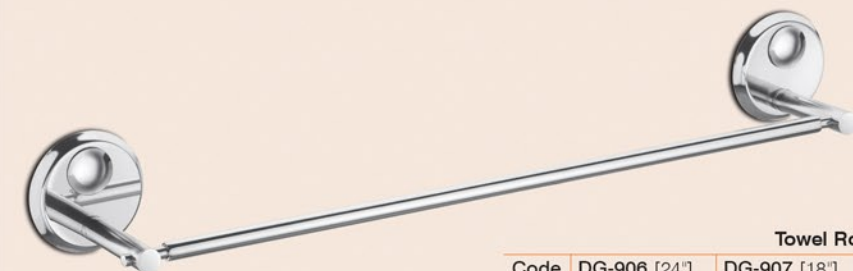

Robe Hook
Code DG-611
MRP

Towel Rod
Code DG-606 [24"] DG-607 [18"]
MRP

Liquid Soap Dispenser
Code DG-613
MRP

Soap Dish
Code DG-608
MRP

Toothbrush Tumbler
Code DG-609
MRP

Napkin Holder
Code DG-610
MRP

Paper Holder
Code DG-614
MRP

Double Soap Dish
Code DG-615
MRP

Soap Dish & Toothbrush Tumbler
Code DG-617
MRP

GLOSSY FINISH

Towel Rack with Rod
Code DG-904 [24"] DG-905 [18"]
MRP

5 Pcs. Set
Code DG-901
MRP
Towel Rod - Soap Dish
Toothbrush Tumbler
Napkin Holder - Robe Hook

Robe Hook
Code DG-911
MRP

Towel Rod
Code DG-906 [24"] DG-907 [18"]
MRP

Liquid Soap Dispenser
Code DG-913
MRP

Soap Dish
Code DG-908
MRP

Toothbrush Tumbler
Code DG-909
MRP

Napkin Holder
Code DG-910
MRP

Paper Holder
Code DG-914
MRP