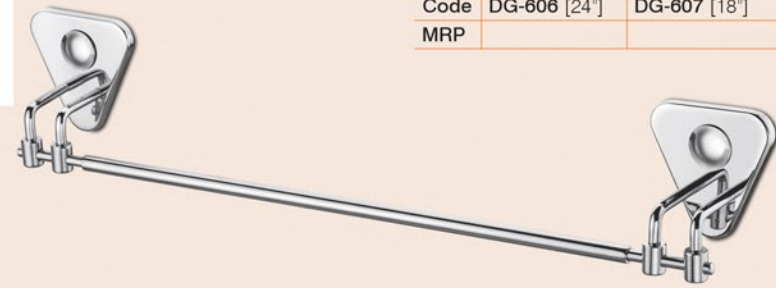

Double Soap Dish
Code DG-715
MRP

Soap Dish & Toothbrush Tumbler
Code DG-717
MRP

GLOSSY FINISH

AISI 304
STAINLESS STEEL

Towel Rack with Rod
Code DG-604 [24"] DG-605 [18"]
MRP

5 Pcs. Set
Code DG-601
MRP
Towel Rod - Soap Dish
Toothbrush Tumbler
Napkin Holder - Robe Hook

Robe Hook
Code DG-611
MRP

Towel Rod
Code DG-606 [24"] DG-607 [18"]
MRP

Liquid Soap Dispenser
Code DG-613
MRP

Soap Dish
Code DG-608
MRP

Toothbrush Tumbler
Code DG-609
MRP

Napkin Holder
Code DG-610
MRP

Paper Holder
Code DG-614
MRP