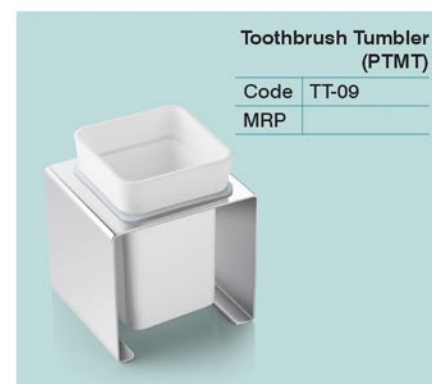

Napkin Holder
Code ZB-1710
MRP

Double Soap Dish (PTMT)
Code ZB-1715
MRP

Toothbrush Tumbler & Liquid Soap Dispenser (PTMT)
Code ZB-1718
MRP

Soap Dish & Toothbrush Tumbler (PTMT)
Code ZB-1717
MRP

Liquid Soap Dispenser (PTMT)
Code ZB-1713
MRP

Soap Dish (PTMT)
Code ZB-1708
MRP

Soap Dish (PTMT)
Code TT-08
MRP

Soap Dish (Glass)
Code TT-08G
MRP

Toothbrush Tumbler (PTMT)
Code ZB-1709
MRP

Toothbrush Tumbler (PTMT)
Code TT-09
MRP

Toothbrush Tumbler (Glass)
Code TT-09G
MRP