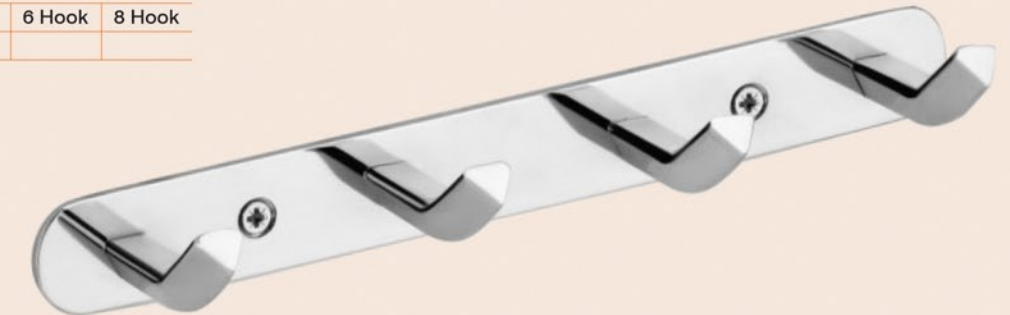

Glass Shelf - Premium - GOLD PVD

Size	12" x 6"	15" x 6"	18" x 6"
MRP			

Glass Corner - Premium - GOLD PVD

Size	9" x 9"	12" x 12"
MRP		

BRASS + AISI 304 STAINLESS STEEL

hook liner

STAINLESS STEEL

Hook Liner - Square

Size	4 Hook	6 Hook	8 Hook
MRP			

Hook Liner - Half Round

Size	4 Hook	6 Hook	8 Hook
MRP			

Hook Liner - Trikon

Size	4 Hook	6 Hook	8 Hook
MRP			

Model H

Model O

GRAB RAIL