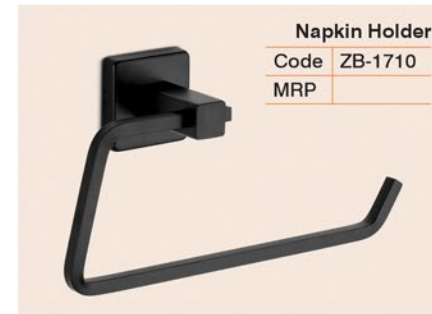

 hope (black)

hey, turn a mundane day into a story of magic realism with this metaphor of style exclusively made for you.

Towel Rack with Rod
Code ZB-1704 [24"]
MRP

Robe Hook
Code ZB-1711
MRP

Towel Rod
Code ZB-1706 [24"]
MRP

Napkin Holder
Code ZB-1710
MRP

Double Soap Dish (PTMT)
Code ZB-1715
MRP

Toothbrush Tumbler & Liquid Soap Dispenser (PTMT)
Code ZB-1718
MRP

Soap Dish & Toothbrush Tumbler (PTMT)
Code ZB-1717
MRP

Liquid Soap Dispenser (PTMT)
Code ZB-1713
MRP