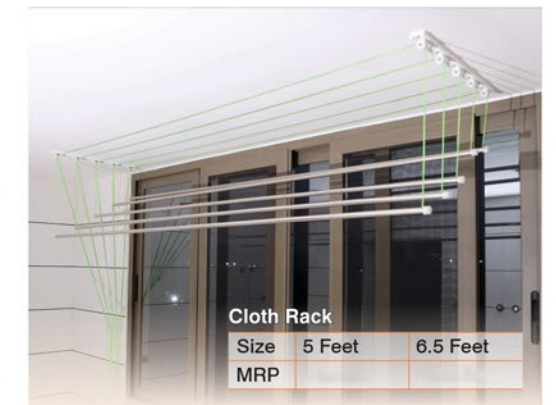

GRAB RAIL

Code	Satin MRP	Code	Satin MRP	Code	Glossy MRP	Satin MRP
H 2208		O 2208		GR 2208		
H 2210		O 2210		GR 2210		
H 2212		O 2212		GR 2212		
H 2518		O 2518				

Cloth Rack
Size 5 Feet 6.5 Feet
MRP