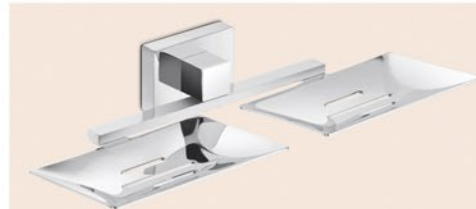

Robe Hook

Code	DG-1211
MRP	

Napkin Holder

Code	DG-1210
MRP	

Double Soap Dish

Code	DG-1215
MRP	

Soap Dish & Toothbrush Tumbler

Code	DG-1217
MRP	