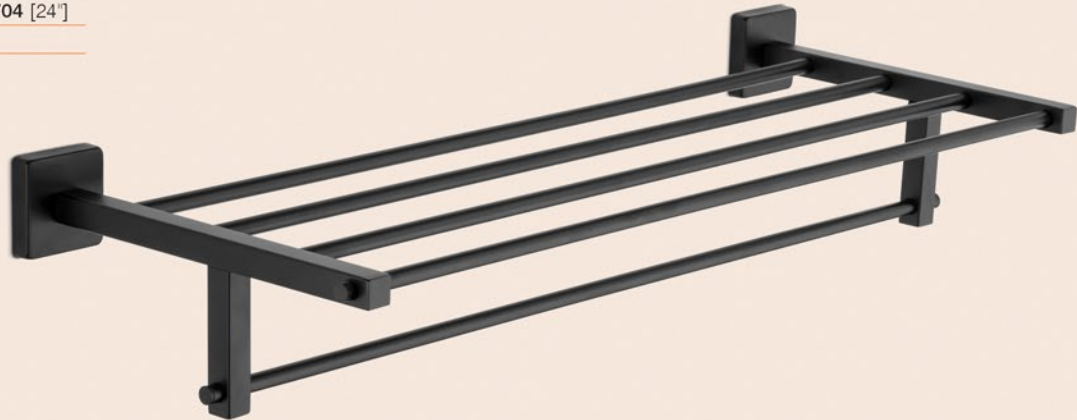

 hope (black)

hey, turn a mundane day into a story of magic realism with this metaphor of style exclusively made for you.

Towel Rack with Rod
Code ZB-1704 [24"]
MRP

Robe Hook
Code ZB-1711
MRP

Towel Rod
Code ZB-1706 [24"]
MRP