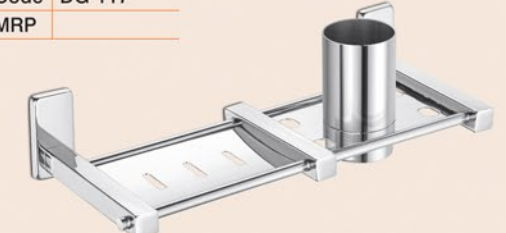

Toothbrush Tumbler	
Code	DG-109
MRP	

Towel Rod		
Code	DG-106 [24"]	DG-107 [18"]
MRP		

Double Soap Dish	
Code	DG-115
MRP	

Soap Dish & Toothbrush Tumbler	
Code	DG-117
MRP	

Liquid & Napkin Holder	
Code	DG-120
MRP	