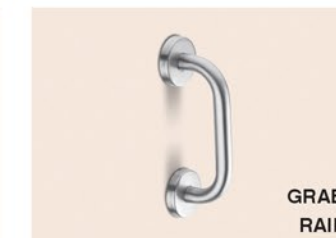

Glass Shelf - Premium - GOLD PVD

Size	12" x 6"	15" x 6"	18" x 6"
MRP			

Glass Corner - Premium - GOLD PVD

Size	9" x 9"	12" x 12"
MRP		

BRASS + AISI 304 STAINLESS STEEL

hook liner

STAINLESS STEEL

Hook Liner - Square

Size	4 Hook	6 Hook	8 Hook
MRP			

Hook Liner - Half Round

Size	4 Hook	6 Hook	8 Hook
MRP			

Hook Liner - Trikon

Size	4 Hook	6 Hook	8 Hook
MRP			

Model H

Model O

GRAB RAIL

Code	Satin MRP	Code	Satin MRP	Code	Glossy MRP	Satin MRP
H 2208		O 2208		GR 2208		
H 2210		O 2210		GR 2210		
H 2212		O 2212		GR 2212		
H 2518		O 2518				

Cloth Rack
Size 5 Feet 6.5 Feet
MRP

Long floor drain trap