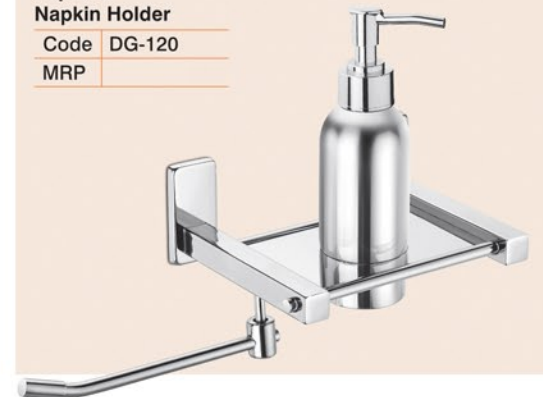

Toothbrush Tumbler	
Code	DG-109
MRP	

Towel Rod		
Code	DG-106 [24"]	DG-107 [18"]
MRP		

Double Soap Dish	
Code	DG-115
MRP	

Soap Dish & Toothbrush Tumbler	
Code	DG-117
MRP	

Liquid & Napkin Holder	
Code	DG-120
MRP	

Four in One	
Code	DG-122
MRP	

Robe Hook	
Code	DG-111
MRP	

GLOSSY FINISH

sapphire

AISI 304
STAINLESS STEEL

Towel Rack with Rod
Code DG-204 [24"] DG-205 [18"]
MRP

5 Pcs. Set
Code DG-201
MRP
Towel Rod - Soap Dish
Toothbrush Tumbler
Napkin Holder - Robe Hook