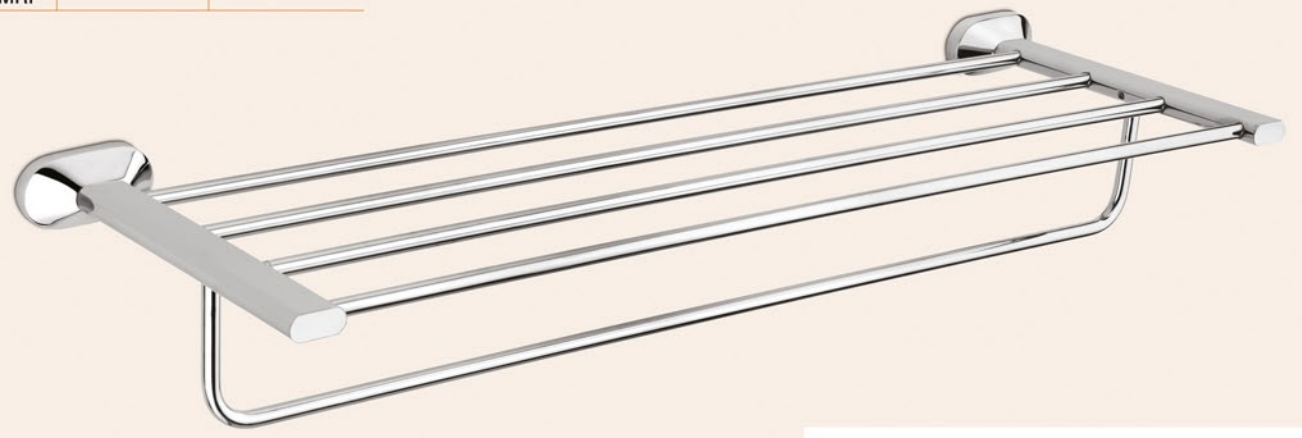

coral

ruby

ss shelf

glass shelf

hook liner

floor trap

CHROME FINISH

FULLY BRASS

FULLY BRASS

Towel Rack with Rod
 Code DBC-2004 [24"] DBC-2005 [18"]
 MRP

5 Pcs. Set
 Code DBC-2001
 MRP

- Towel Rod
- Soap Dish
- Toothbrush Tumbler
- Napkin Holder
- Robe Hook

Soap Dish
 Code DBC-2008
 MRP