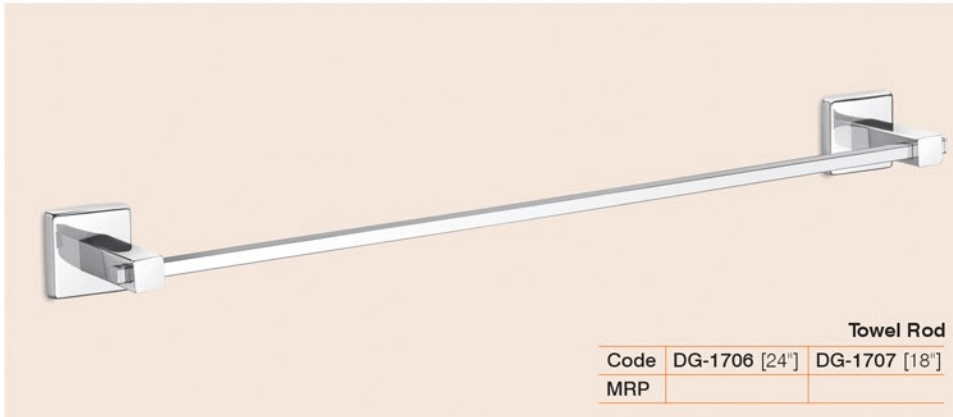

Towel Rack with Rod

Code	DG-1704 [24"]	DG-1705 [18"]
MRP		

Robe Hook

Code	DG-1711
MRP	

Towel Rod

Code	DG-1706 [24"]	DG-1707 [18"]
MRP		

Soap Dish (SS)

Code	DG-1708S
MRP	