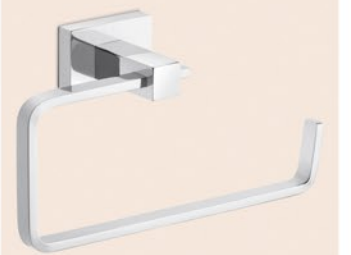

Napkin Holder

Code	DG-1210
MRP