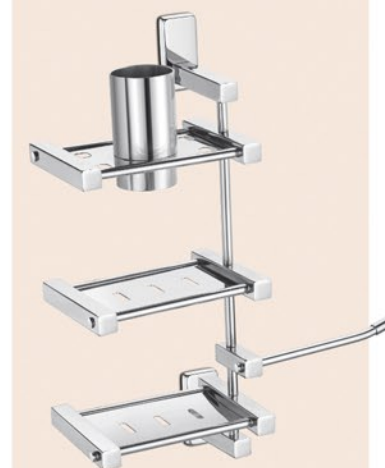

Toothbrush Tumbler	
Code	DG-109
MRP	

Towel Rod		
Code	DG-106 [24"]	DG-107 [18"]
MRP		

Double Soap Dish	
Code	DG-115
MRP	

Soap Dish & Toothbrush Tumbler	
Code	DG-117
MRP	

Liquid & Napkin Holder	
Code	DG-120
MRP	

Four in One	
Code	DG-122
MRP	

Robe Hook	
Code	DG-111
MRP	

GLOSSY FINISH

sapphire

AISI 304
STAINLESS STEEL

Towel Rack with Rod
Code DG-204 [24"] DG-205 [18"]
MRP

5 Pcs. Set
Code DG-201
MRP
Towel Rod - Soap Dish
Toothbrush Tumbler
Napkin Holder - Robe Hook