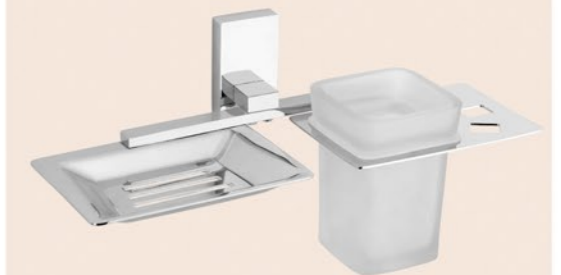

Soap Dish & Toothbrush Tumbler (SS)
Code DG-1617S
MRP