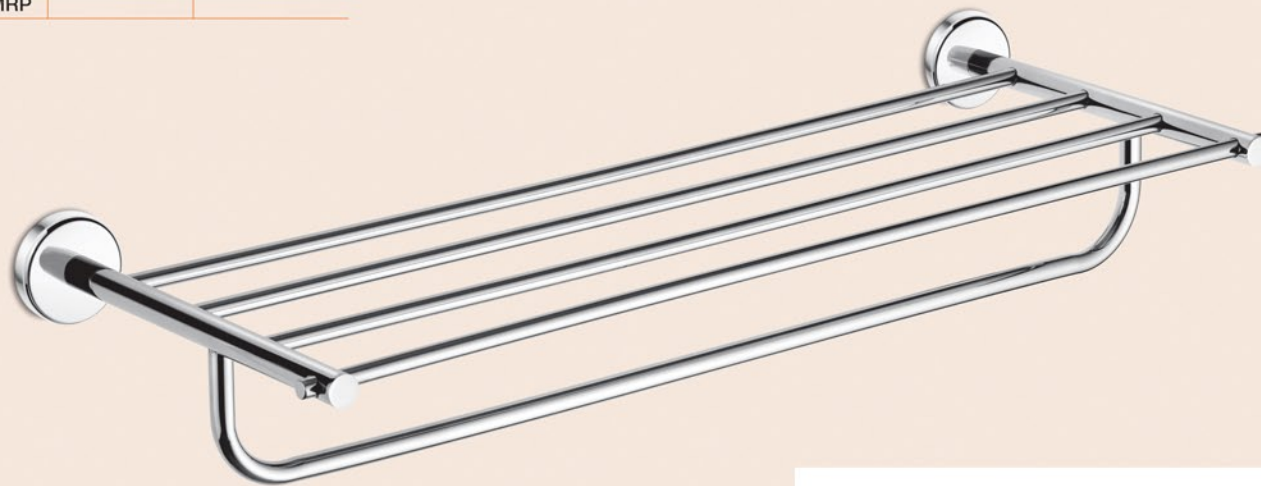

Paper Holder
Code ZB-1714
MRP

Liquid Soap Dispenser (PTMT)
Code TT-13
MRP

Liquid Soap Dispenser (Glass)
Code TT-13G
MRP

TABLE TOP ACCESSORIES

GLOSSY FINISH

AISI 304
STAINLESS STEEL

Majestic in appearance and robust in its capacity this is a style that is born out of continuous design innovation.

Towel Rack with Rod
Code DG-1804 [24"] DG-1805 [18"]
MRP

Soap Dish
Code DG-1808
MRP

5 Pcs. Set
Code DG-1801
MRP
Towel Rod - Soap Dish
Toothbrush Tumbler
Napkin Holder - Robe Hook

Toothbrush Tumbler
Code DG-1809
MRP