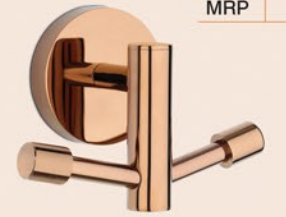

Towel Rack with Rod
Code BK-1504 [24"]
MRP

5 Pcs. Set

Code BK-1501
MRP

Towel Rod - Soap Dish
Toothbrush Tumbler
Napkin Holder - Robe Hook

ROSE GOLD PVD FINISH

▼ fortune

Towel Rack with Rod
Code RG-1504 [24"]
MRP

5 Pcs. Set

Code RG-1501
MRP

Towel Rod - Soap Dish
Toothbrush Tumbler
Napkin Holder - Robe Hook

BRASS +
AISI 304 STAINLESS STEEL

Towel Rod
Code BK-1506 [24"]
MRP

Robe Hook
Code BK-1511
MRP

Towel Rod
Code RG-1506 [24"]
MRP

Robe Hook
Code RG-1511
MRP

Soap Dish (SS)
Code BK-1508
MRP

Toothbrush
Tumbler (SS)
Code BK-1509
MRP

Napkin Holder
Code BK-1510
MRP

Soap Dish (SS)
Code RG-1508
MRP

Toothbrush
Tumbler (SS)
Code RG-1509
MRP

Napkin Holder
Code RG-1510
MRP