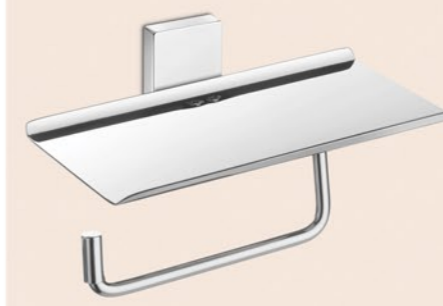

Towel Rod
Code DG-1606 [24"] DG-1607 [18"]
MRP

Liquid Soap Dispenser (Glass)
Code DG-1613G
MRP

Toothbrush Tumbler (Glass)
Code DG-1609G
MRP

Paper Holder with Mobile Stand
Code DG-1614
MRP

Toothbrush Tumbler (SS)
Code DG-1609S
MRP