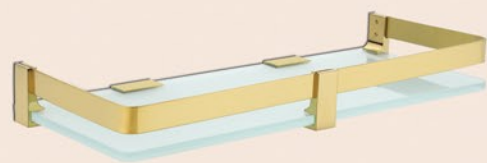

Size	9" x 9"	12" x 12"
MRP		

Glass Shelf - Premium - CP

Size	12" x 6"	15" x 6"	18" x 6"
MRP			

Glass Corner - Premium - CP

Size	9" x 9"	12" x 12"
MRP		

Glass Shelf - Premium - BLACK PVD

Size	12" x 6"	15" x 6"	18" x 6"
MRP			

Glass Corner - Premium - BLACK PVD

Size	9" x 9"	12" x 12"
MRP		

Glass Shelf - Premium - ROSE GOLD PVD

Size	12" x 6"	15" x 6"	18" x 6"
MRP			

Glass Corner - Premium - ROSE GOLD PVD

Size	9" x 9"	12" x 12"
MRP		

Glass Shelf - Premium - GOLD PVD

Size	12" x 6"	15" x 6"	18" x 6"
MRP			

Glass Corner - Premium - GOLD PVD

Size	9" x 9"	12" x 12"
MRP		

BRASS + AISI 304 STAINLESS STEEL

hook liner

STAINLESS STEEL

Hook Liner - Square