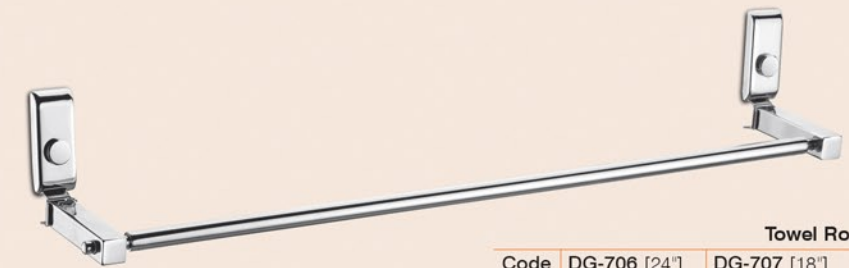

Double Soap Dish
Code DG-415
MRP

Soap Dish & Toothbrush Tumbler
Code DG-417
MRP

GLOSSY FINISH

Towel Rack with Rod
Code DG-704 [24"] DG-705 [18"]
MRP

5 Pcs. Set
Code DG-701
MRP
Towel Rod - Soap Dish
Toothbrush Tumbler
Napkin Holder - Robe Hook

Robe Hook
Code DG-711
MRP

Towel Rod
Code DG-706 [24"] DG-707 [18"]
MRP

Liquid Soap Dispenser
Code DG-713
MRP

Soap Dish
Code DG-708
MRP

Toothbrush Tumbler
Code DG-709
MRP

Napkin Holder
Code DG-710
MRP

Paper Holder
Code DG-714
MRP