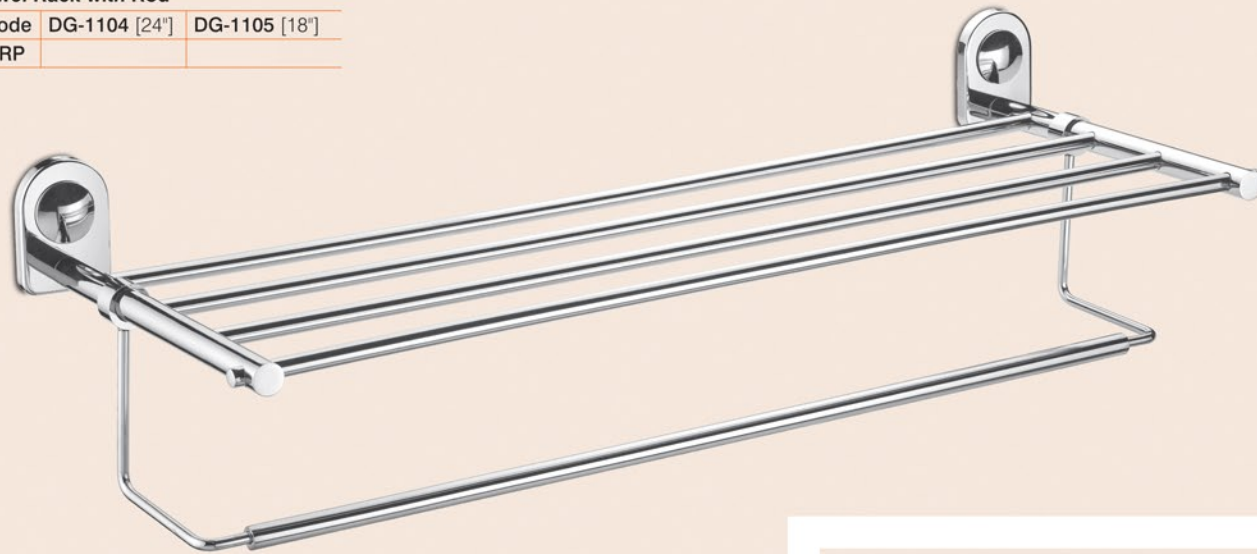

Towel Rack with Rod

Code	DG-1104 [24"]	DG-1105 [18"]
MRP		

Soap Dish

Code	DG-1108
MRP	

5 Pcs. Set

Code	DG-1101
MRP	

Towel Rod - Soap Dish
Toothbrush Tumbler
Napkin Holder - Robe Hook