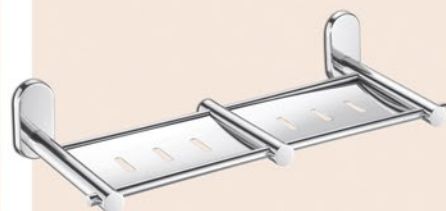

Robe Hook
Code DG-211
MRP

Towel Rod
Code DG-206 [24"] DG-207 [18"]
MRP

Liquid Soap Dispenser
Code DG-213
MRP

Soap Dish
Code DG-208
MRP

Toothbrush Tumbler
Code DG-209
MRP

Napkin Holder
Code DG-210
MRP

Paper Holder
Code DG-214
MRP