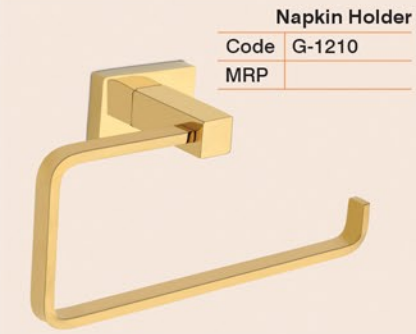

BRASS + AISI 304 STAINLESS STEEL

GOLD PVD FINISH

BRASS + AISI 304 STAINLESS STEEL

Towel Rack with Rod
Code G-1204 [24"]
MRP

5 Pcs. Set
Code G-1201
MRP
Towel Rod - Soap Dish
Toothbrush Tumbler
Napkin Holder - Robe Hook

Robe Hook
Code G-1211
MRP

Liquid Soap Dispenser
Code G-1213
MRP

Towel Rod
Code G-1206 [24"]
MRP

Soap Dish
Code G-1208
MRP

Toothbrush Tumbler
Code G-1209
MRP

Napkin Holder
Code G-1210
MRP

Paper Holder
Code G-1214
MRP

Double Soap Dish
Code G-1215
MRP

Soap Dish & Toothbrush Tumbler
Code G-1217
MRP

CHROME FINISH

AISI 304 STAINLESS STEEL

Towel Rack with Rod
Code DG-1304 [24"]
MRP

5 Pcs. Set
Code DG-1301
MRP
Towel Rod - Soap Dish
Toothbrush Tumbler
Napkin Holder
Robe Hook