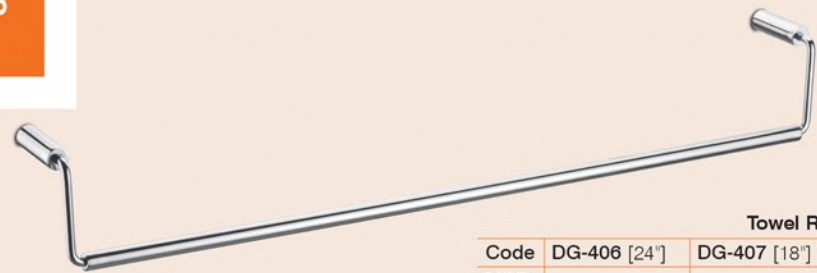

Towel Rod
Code DG-406 [24"] DG-407 [18"]
MRP