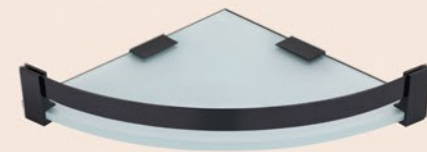

Glass Corner - Premium - ROSE GOLD PVD

Size	9" x 9"	12" x 12"
MRP