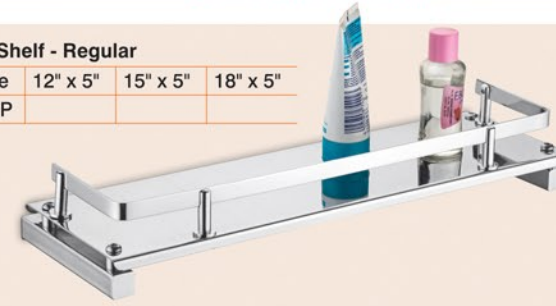

s.s. 304 shelf

S S Double Shelf

Size	12" x 5"	15" x 5"	18" x 5"
MRP			

S S Double Shelf with Toothbrush Tumbler

Size	12" x 5"	15" x 5"	18" x 5"
MRP			

s.s. 304 shelf

S S Shelf & Napkin Holder

Size	12" x 5"	15" x 5"	18" x 5"
MRP			

S S Shelf with Toothbrush Tumbler

Size	12" x 5"	15" x 5"	18" x 5"
MRP			

S S Shelf - Regular

Size	12" x 5"	15" x 5"	18" x 5"
MRP			

S S Corner

Size	9" x 9"	12" x 12"
MRP		

S S Shelf - Regular - BLACK PVD

Size	15" x 5"
MRP	