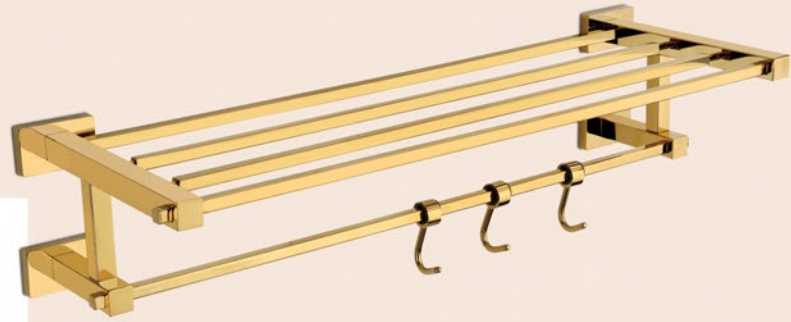

BRASS + AISI 304 STAINLESS STEEL

GOLD PVD FINISH

BRASS + AISI 304 STAINLESS STEEL

Towel Rack with Rod
Code G-1204 [24"]
MRP

5 Pcs. Set
Code G-1201
MRP
Towel Rod - Soap Dish
Toothbrush Tumbler
Napkin Holder - Robe Hook