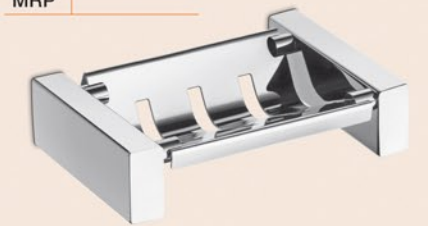

Soap Dish
Code DG-1308
MRP