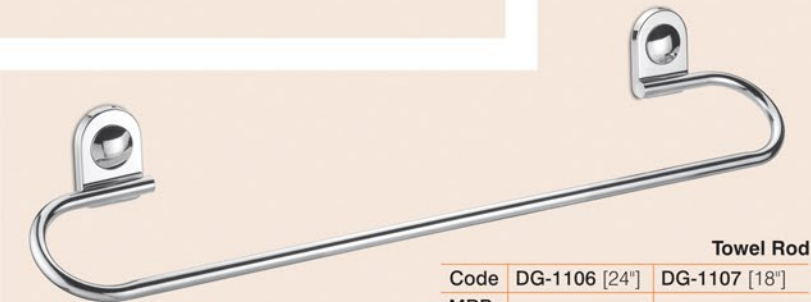

Towel Rod

Code	DG-1106 [24"]	DG-1107 [18"]
MRP