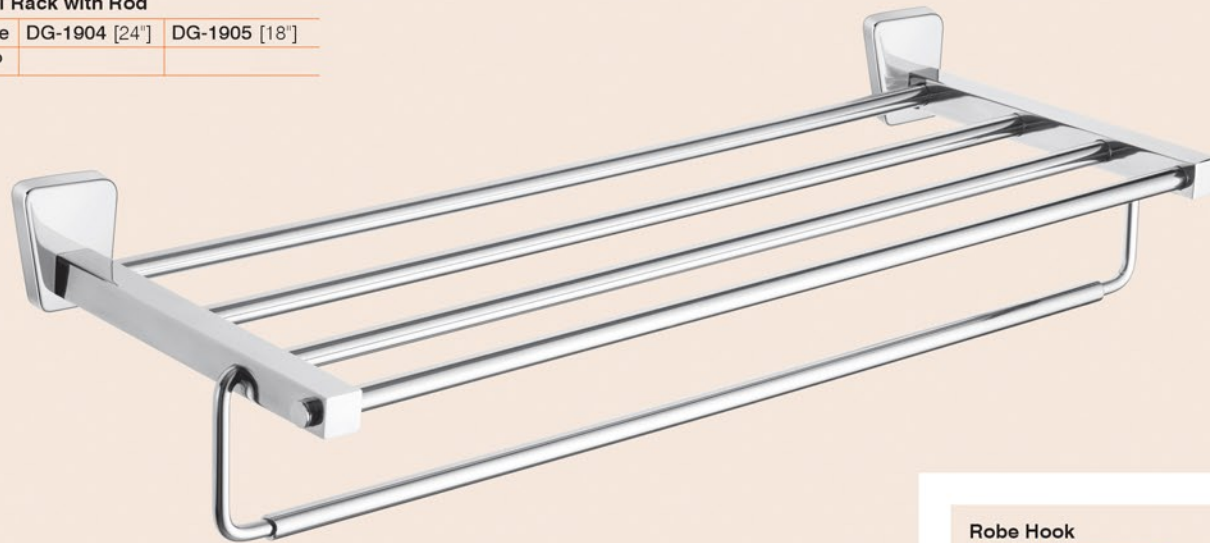

Double Soap Dish
Code DG-1815
MRP

GLOSSY FINISH

AISI 304
STAINLESS STEEL

Climax cannot be improved upon, this spectacularly smart design was born to prove you wrong.

Towel Rack with Rod

Code	DG-1904 [24"]	DG-1905 [18"]
MRP		