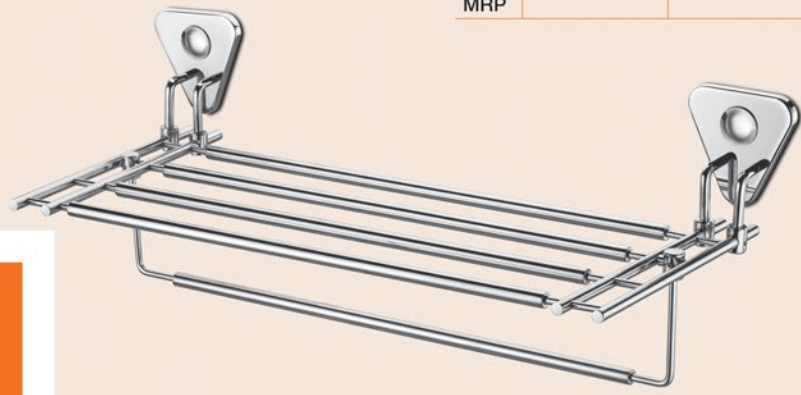

Double Soap Dish
Code DG-715
MRP

Soap Dish & Toothbrush Tumbler
Code DG-717
MRP

GLOSSY FINISH

AISI 304
STAINLESS STEEL

Towel Rack with Rod
Code DG-604 [24"] DG-605 [18"]
MRP

5 Pcs. Set
Code DG-601
MRP
Towel Rod - Soap Dish
Toothbrush Tumbler
Napkin Holder - Robe Hook