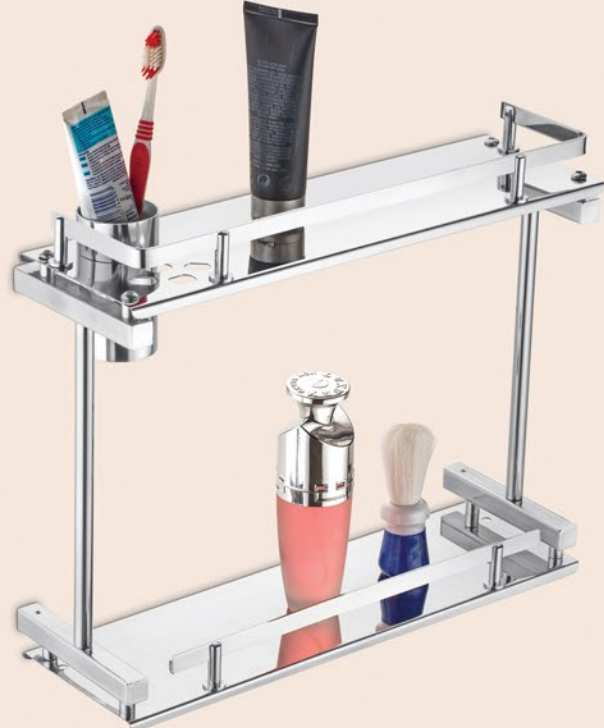

s.s. 304 shelf

S S Double Shelf

Size	12" x 5"	15" x 5"	18" x 5"
MRP			

S S Double Shelf with Toothbrush Tumbler

Size	12" x 5"	15" x 5"	18" x 5"
MRP			

s.s. 304 shelf

S S Shelf & Napkin Holder

Size	12" x 5"	15" x 5"	18" x 5"
MRP			

S S Shelf with Toothbrush Tumbler

Size	12" x 5"	15" x 5"	18" x 5"
MRP			

S S Shelf - Regular

Size	12" x 5"	15" x 5"	18" x 5"
MRP			

S S Corner

Size	9" x 9"	12" x 12"
MRP		

S S Shelf - Regular - BLACK PVD

Size	15" x 5"
MRP	