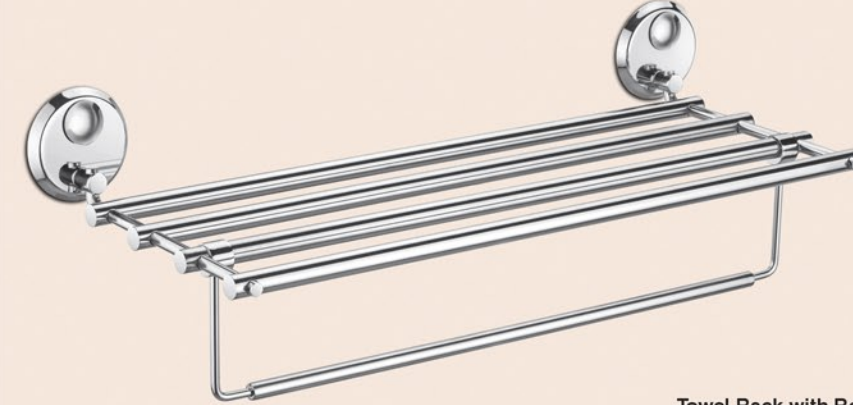

Towel Rack with Rod
Code DG-904 [24"] DG-905 [18"]
MRP

5 Pcs. Set
Code DG-901
MRP
Towel Rod - Soap Dish
Toothbrush Tumbler
Napkin Holder - Robe Hook

Robe Hook
Code DG-911
MRP