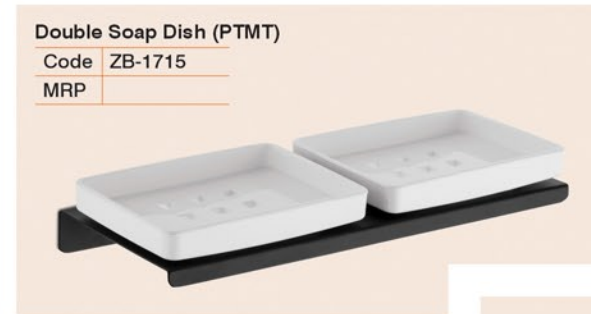

 hope (black)

hey, turn a mundane day into a story of magic realism with this metaphor of style exclusively made for you.

Towel Rack with Rod
Code ZB-1704 [24"]
MRP

Robe Hook
Code ZB-1711
MRP

Towel Rod
Code ZB-1706 [24"]
MRP

Napkin Holder
Code ZB-1710
MRP

Double Soap Dish (PTMT)
Code ZB-1715
MRP

Toothbrush Tumbler & Liquid Soap Dispenser (PTMT)
Code ZB-1718
MRP

Soap Dish & Toothbrush Tumbler (PTMT)
Code ZB-1717
MRP

Liquid Soap Dispenser (PTMT)
Code ZB-1713
MRP