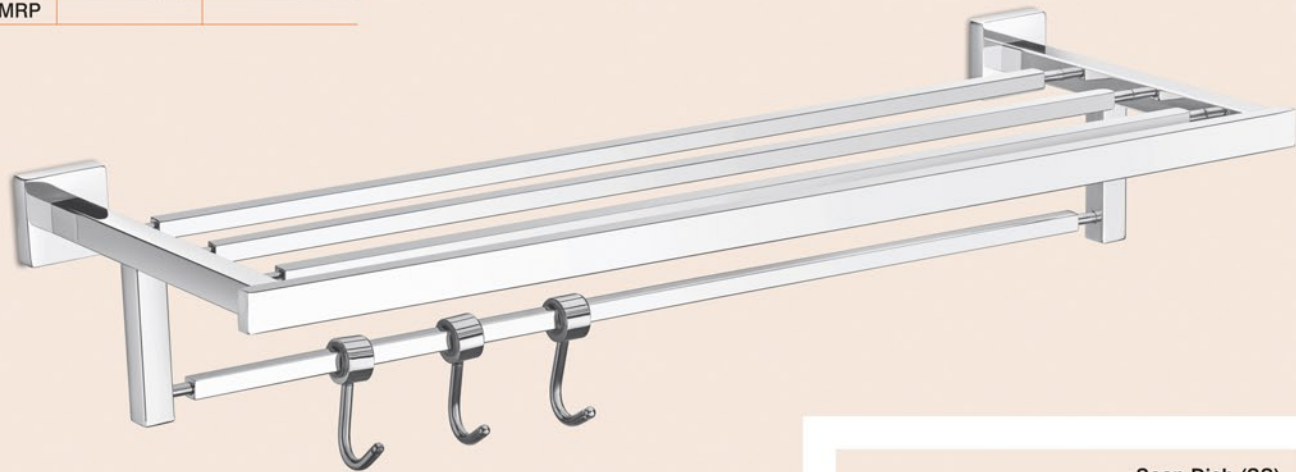

Towel Rack with Rod
Code DG-1404 [24"] DG-1405 [18"]
MRP

5 Pcs. Set
Code DG-1401
MRP

Towel Rod
Soap Dish
Toothbrush Tumbler
Napkin Holder
Robe Hook

Robe Hook
Code DG-1411
MRP

Soap Dish (SS)
Code DG-1408
MRP