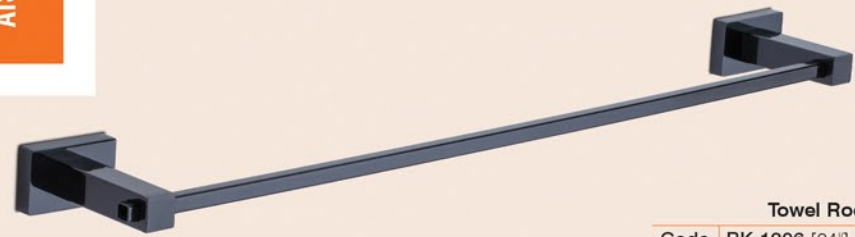

BLACK PVD FINISH

Towel Rack with Rod
Code BK-1204 [24"]
MRP

5 Pcs. Set

Code BK-1201
MRP

Towel Rod - Soap Dish
Toothbrush Tumbler
Napkin Holder - Robe Hook

Robe Hook
Code BK-1211
MRP

Towel Rod
Code BK-1206 [24"]
MRP