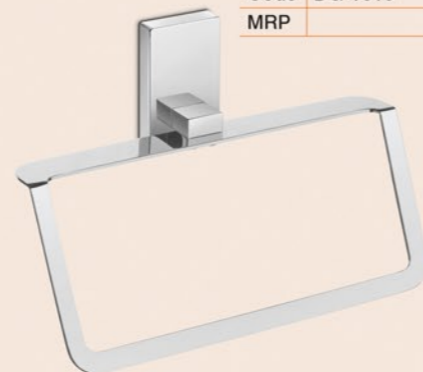

Napkin Holder
Code DG-1610
MRP