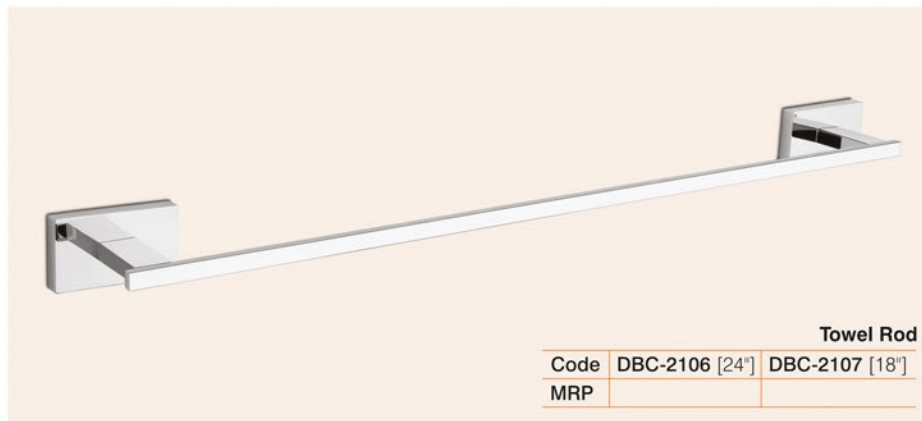

FULLY BRASS

Towel Rack with Rod
 Code DBC-2004 [24"] DBC-2005 [18"]
 MRP

5 Pcs. Set
 Code DBC-2001
 MRP

- Towel Rod
- Soap Dish
- Toothbrush Tumbler
- Napkin Holder
- Robe Hook

Soap Dish
 Code DBC-2008
 MRP

Soap Dish & Toothbrush Tumbler
 Code DBC-2017
 MRP

Paper Holder
 Code DBC-2014
 MRP

CHROME FINISH

FULLY
BRASS

FULLY BRASS

Towel Rack with Rod

Code	DBC-2104 [24"]	DBC-2105 [18"]
MRP		

5 Pcs. Set	
Code	DBC-2101
MRP	

- Towel Rod
- Soap Dish
- Toothbrush Tumbler
- Napkin Holder
- Robe Hook

	Towel Rod	
Code	DBC-2106 [24"]	DBC-2107 [18"]
MRP		

Robe Hook

Code	DBC-2111
MRP	

Soap Dish

Code	DBC-2108
MRP	

Toothbrush Tumbler

Code	DBC-2109
MRP	