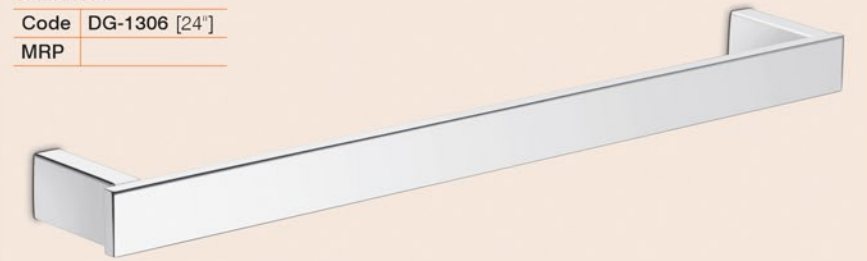

Robe Hook
Code DG-1311
MRP

Napkin Holder
Code DG-1310
MRP

Soap Dish
Code DG-1308
MRP

Towel Rod
Code DG-1306 [24"]
MRP

Toothbrush Tumbler
Code DG-1309
MRP

Liquid Soap Dispenser
Code DG-1313
MRP

Double Soap Dish
Code DG-1315
MRP