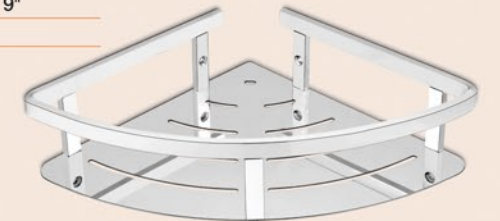

S S Shelf with Toothbrush Tumbler

Size	12" x 5"	15" x 5"	18" x 5"
MRP			

S S Shelf - Regular

Size	12" x 5"	15" x 5"	18" x 5"
MRP			

S S Corner

Size	9" x 9"	12" x 12"
MRP		

S S Shelf - Regular - BLACK PVD

Size	15" x 5"
MRP	

S S Corner - BLACK PVD

Size	9" x 9"	12" x 12"
MRP		

S S Shelf - Regular - ROSE GOLD PVD

Size	15" x 5"
MRP	

S S Corner - ROSE GOLD PVD

Size	9" x 9"	12" x 12"
MRP		

S S Shelf - Premium

Size	12" x 5"
MRP	

S S Corner - Premium

Size	9" x 9"
MRP	

glass shelf & corner

Glass Shelf (Frosted Toughened)

Size	12" x 6"	15" x 6"	18" x 6"
MRP			

Glass Corner - Diamond (Frosted Toughened)

Size	9" x 9"	12" x 12"
MRP		

Glass Corner - Round (Frosted Toughened)