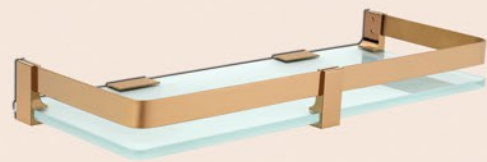

S S Corner - Premium

Size	9" x 9"
MRP	

glass shelf & corner

Glass Shelf (Frosted Toughened)

Size	12" x 6"	15" x 6"	18" x 6"
MRP			

Glass Corner - Diamond (Frosted Toughened)

Size	9" x 9"	12" x 12"
MRP		

Glass Corner - Round (Frosted Toughened)

Size	9" x 9"	12" x 12"
MRP		

Glass Shelf - Premium - CP

Size	12" x 6"	15" x 6"	18" x 6"
MRP			

Glass Corner - Premium - CP

Size	9" x 9"	12" x 12"
MRP		

Glass Shelf - Premium - BLACK PVD

Size	12" x 6"	15" x 6"	18" x 6"
MRP			

Glass Corner - Premium - BLACK PVD

Size	9" x 9"	12" x 12"
MRP		

Glass Shelf - Premium - ROSE GOLD PVD

Size	12" x 6"	15" x 6"	18" x 6"
MRP			

Glass Corner - Premium - ROSE GOLD PVD

Size	9" x 9"	12" x 12"
MRP		

Glass Shelf - Premium - GOLD PVD

Size	12" x 6"	15" x 6"	18" x 6"
MRP			

Glass Corner - Premium - GOLD PVD

Size	9" x 9"	12" x 12"
MRP		

BRASS + AISI 304 STAINLESS STEEL

hook liner

STAINLESS STEEL

Hook Liner - Square