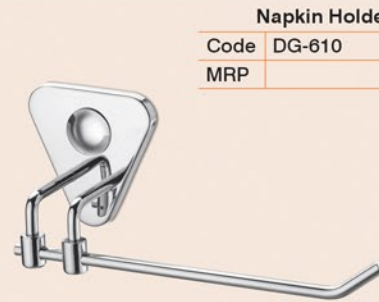

Robe Hook
Code DG-611
MRP

Towel Rod
Code DG-606 [24"] DG-607 [18"]
MRP

Liquid Soap Dispenser
Code DG-613
MRP

Soap Dish
Code DG-608
MRP

Toothbrush Tumbler
Code DG-609
MRP

Napkin Holder
Code DG-610
MRP

Paper Holder
Code DG-614
MRP

Double Soap Dish
Code DG-615
MRP

Soap Dish & Toothbrush Tumbler
Code DG-617
MRP

GLOSSY FINISH

Towel Rack with Rod
Code DG-904 [24"] DG-905 [18"]
MRP

5 Pcs. Set
Code DG-901
MRP
Towel Rod - Soap Dish
Toothbrush Tumbler
Napkin Holder - Robe Hook

Robe Hook
Code DG-911
MRP

Towel Rod
Code DG-906 [24"] DG-907 [18"]
MRP

Liquid Soap Dispenser
Code DG-913
MRP

Soap Dish
Code DG-908
MRP

Toothbrush Tumbler
Code DG-909
MRP

Napkin Holder
Code DG-910
MRP

Paper Holder
Code DG-914
MRP