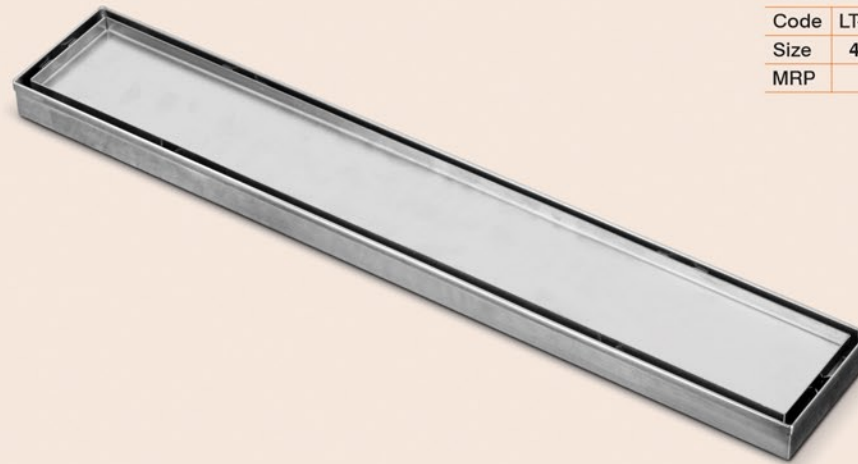

Long floor drain trap

AISI 304
STAINLESS STEEL

Square			
Code	LT-01		
Size	4 x 12	4 x 18	4 x 24
MRP			

Capsule			
Code	LT-02		
Size	4 x 12	4 x 18	4 x 24
MRP			

Tile Insert			
Code	LT-03		
Size	4 x 12	4 x 18	4 x 24
MRP			

floor drain trap

Square		
Code	FT-01	
Size	5 x 5	6 x 6
MRP		

Capsule		
Code	FT-02	
Size	5 x 5	6 x 6
MRP		

Decorative		
Code	FT-03	
Size	5 x 5	6 x 6
MRP		

Bowl		
Code	FTB	
Size	5 x 5	6 x 6
MRP		

Tile Insert		
Code	FT-04	
Size	5 x 5	6 x 6
MRP