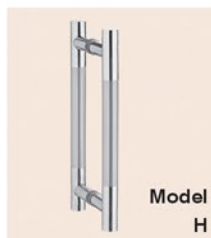

Glass Shelf - Premium - GOLD PVD

Size	12" x 6"	15" x 6"	18" x 6"
MRP			

Glass Corner - Premium - GOLD PVD

Size	9" x 9"	12" x 12"
MRP		

BRASS + AISI 304 STAINLESS STEEL

hook liner

STAINLESS STEEL

Hook Liner - Square

Size	4 Hook	6 Hook	8 Hook
MRP			

Hook Liner - Half Round

Size	4 Hook	6 Hook	8 Hook
MRP			

Hook Liner - Trikon

Size	4 Hook	6 Hook	8 Hook
MRP			

Model H

Model O

GRAB RAIL