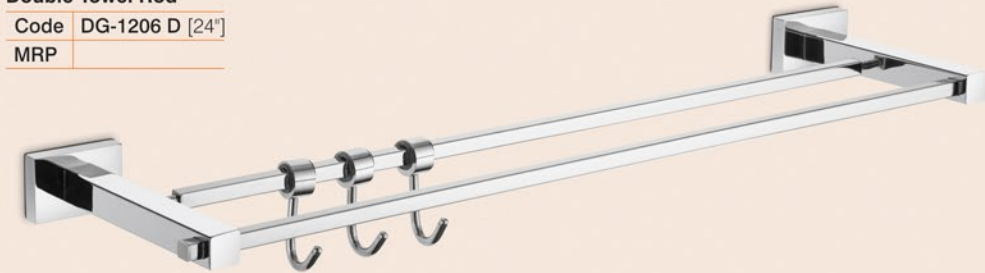

Code	DG-1204 [24"]	DG-1205 [18"]
MRP		

Soap Dish

Code	DG-1208
MRP	

5 Pcs. Set

Code	DG-1201
MRP	

Towel Rod - Soap Dish
Toothbrush Tumbler
Napkin Holder - Robe Hook

Double Towel Rod

Code	DG-1206 D [24"]
MRP	