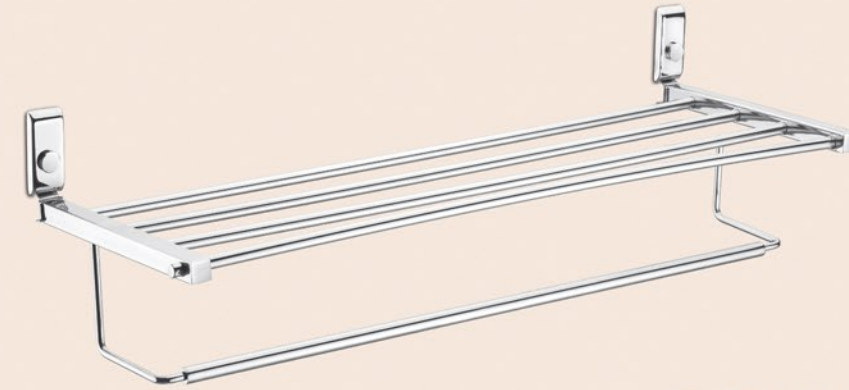

Towel Rack with Rod
Code DG-704 [24"] DG-705 [18"]
MRP

5 Pcs. Set
Code DG-701
MRP
Towel Rod - Soap Dish
Toothbrush Tumbler
Napkin Holder - Robe Hook