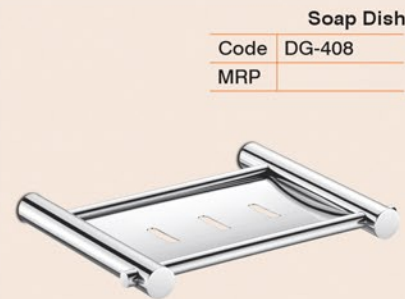

Soap Dish
Code DG-408
MRP