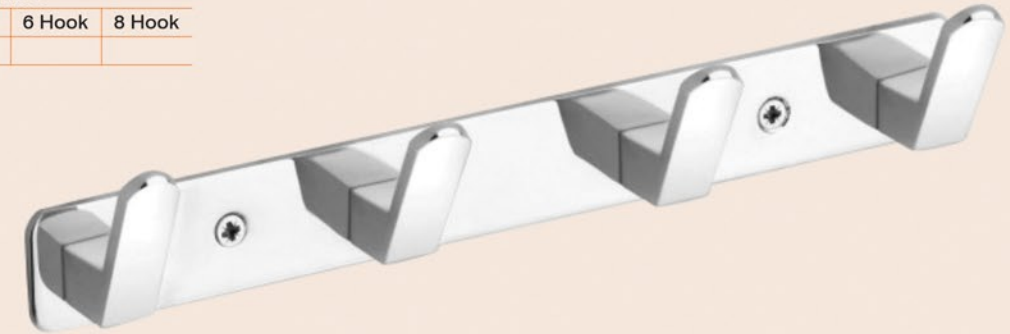

Glass Shelf - Premium - GOLD PVD

Size	12" x 6"	15" x 6"	18" x 6"
MRP			

Glass Corner - Premium - GOLD PVD

Size	9" x 9"	12" x 12"
MRP		

BRASS + AISI 304 STAINLESS STEEL

hook liner

STAINLESS STEEL

Hook Liner - Square

Size	4 Hook	6 Hook	8 Hook
MRP			

Hook Liner - Half Round

Size	4 Hook	6 Hook	8 Hook
MRP			

Hook Liner - Trikon

Size	4 Hook	6 Hook	8 Hook
MRP			

Model H

Model O

GRAB RAIL