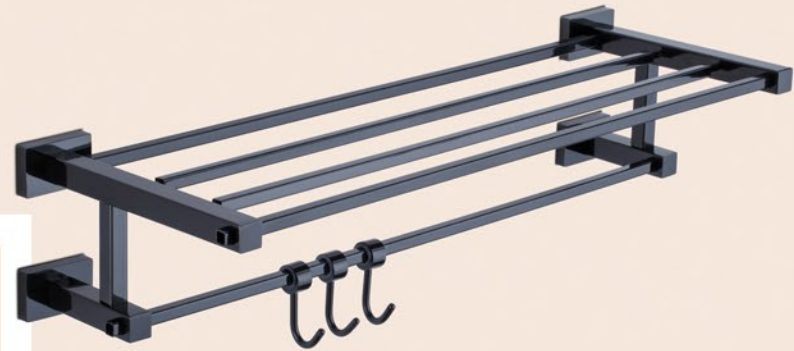

BLACK PVD FINISH

Towel Rack with Rod
Code BK-1204 [24"]
MRP

5 Pcs. Set

Code BK-1201
MRP

Towel Rod - Soap Dish
Toothbrush Tumbler
Napkin Holder - Robe Hook