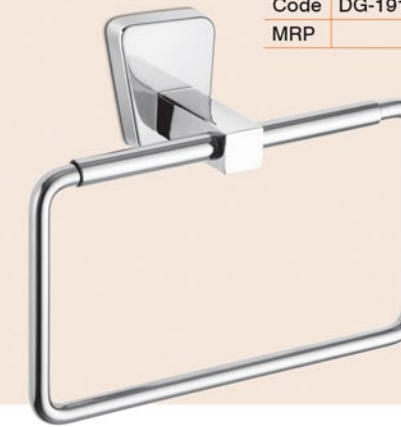

5 Pcs. Set

Code	DG-1901
MRP	

- Towel Rod
- Soap Dish
- Toothbrush Tumbler
- Napkin Holder
- Robe Hook

Soap Dish

Code	DG-1908
MRP	

Robe Hook

Code	DG-1911
MRP	

Toothbrush Tumbler

Code	DG-1909
MRP	

Napkin Holder

Code	DG-1910
MRP	

Liquid Soap Dispenser

Code	DG-1913
MRP	

Towel Rod

Code	DG-1906 [24"]	DG-1907 [18"]
MRP		

Soap Dish & Toothbrush Tumbler