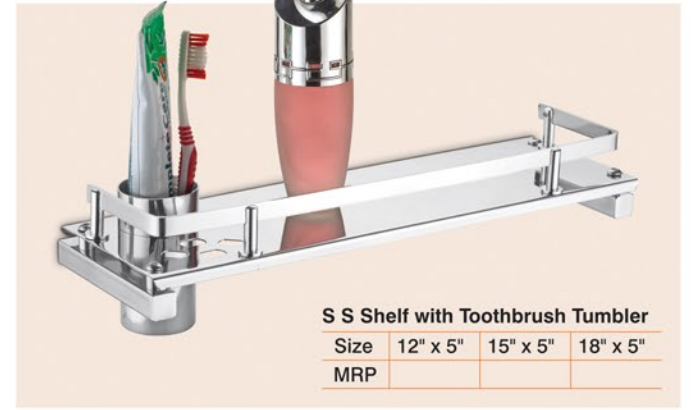

s.s. 304 shelf

S S Double Shelf

Size	12" x 5"	15" x 5"	18" x 5"
MRP			

S S Double Shelf with Toothbrush Tumbler

Size	12" x 5"	15" x 5"	18" x 5"
MRP			

s.s. 304 shelf

S S Shelf & Napkin Holder

Size	12" x 5"	15" x 5"	18" x 5"
MRP			

S S Shelf with Toothbrush Tumbler

Size	12" x 5"	15" x 5"	18" x 5"
MRP			

S S Shelf - Regular

Size	12" x 5"	15" x 5"	18" x 5"
MRP			

S S Corner

Size	9" x 9"	12" x 12"
MRP		

S S Shelf - Regular - BLACK PVD

Size	15" x 5"
MRP	