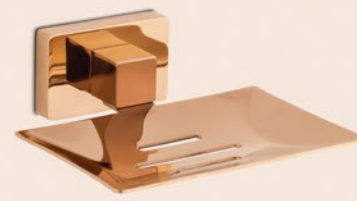

Soap Dish
Code RG-1208
MRP