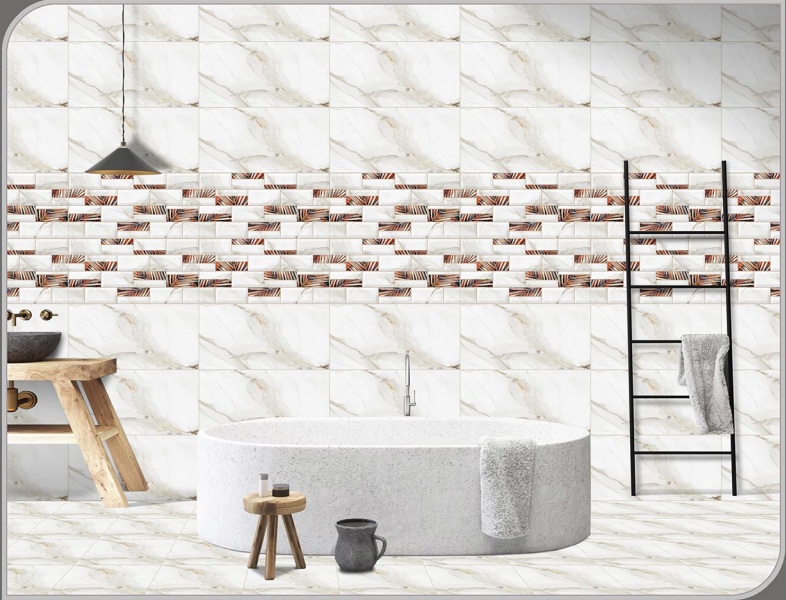

Easy to
Install

Frost
Proof

Easy to
Clean

Low Water
Absorption

Chemical
Resistance

GLOSSY
Collection

30x
60cm

EX-154-L