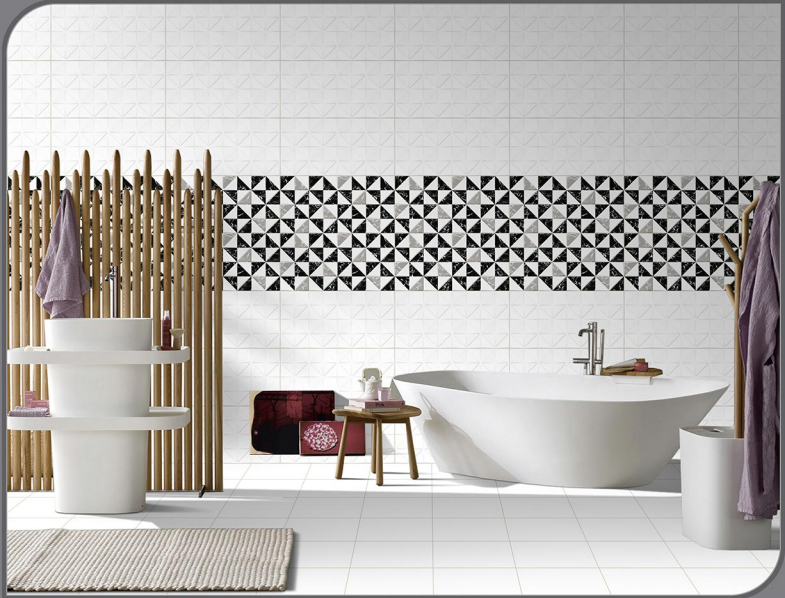

Easy to
Install

Frost
Proof

Easy to
Clean

Low Water
Absorption

Chemical
Resistance

GLOSSY
Collection

30x
60cm

WHITE