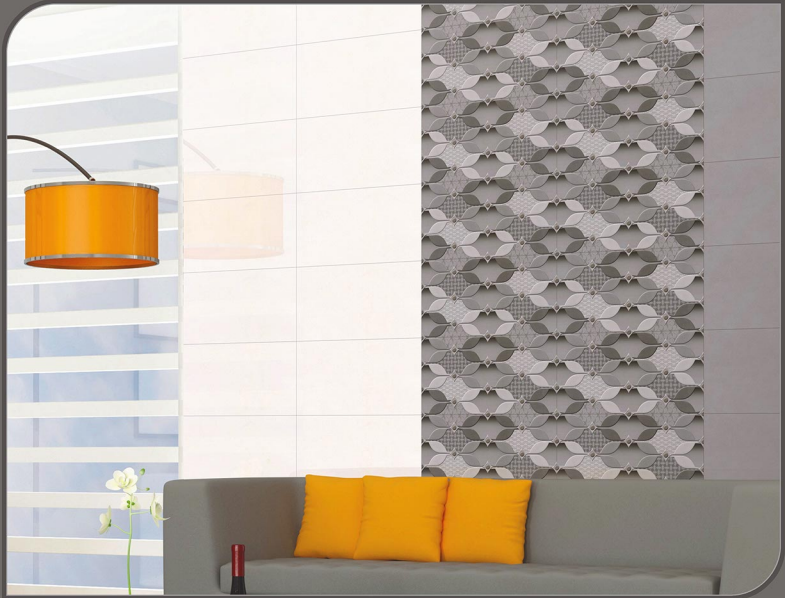

4501-HL1

4501-D(R)

GLOSSY
Collection

30x
60cm

4502-L