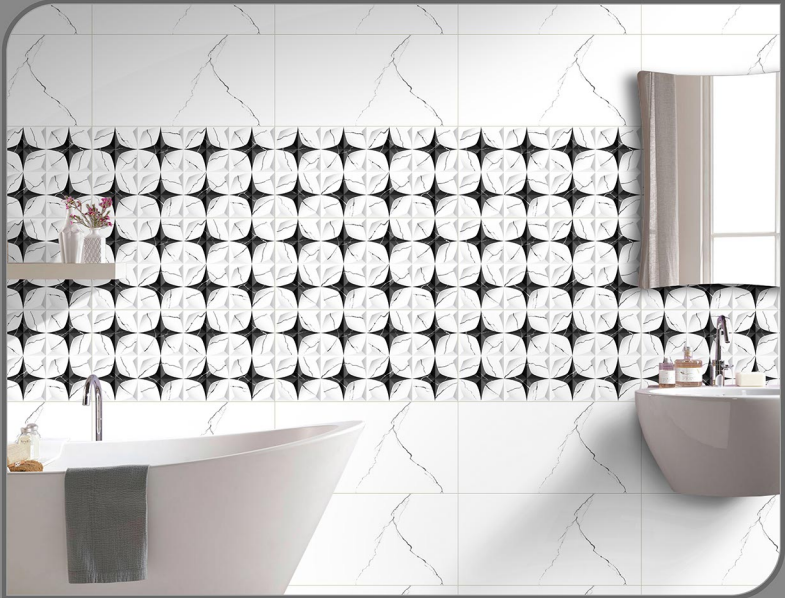

Easy to  
Clean

Low Water  
Absorption

Chemical  
Resistance

GLOSSY  
Collection

30x  
60cm

EX-8005-L

EX-8005-HL1

EX-8005-L

HD  
Printing

Easy to  
Install

Frost  
Proof

Easy to  
Clean

Low Water  
Absorption

Chemical  
Resistance

GLOSSY  
Collection

30x  
60cm