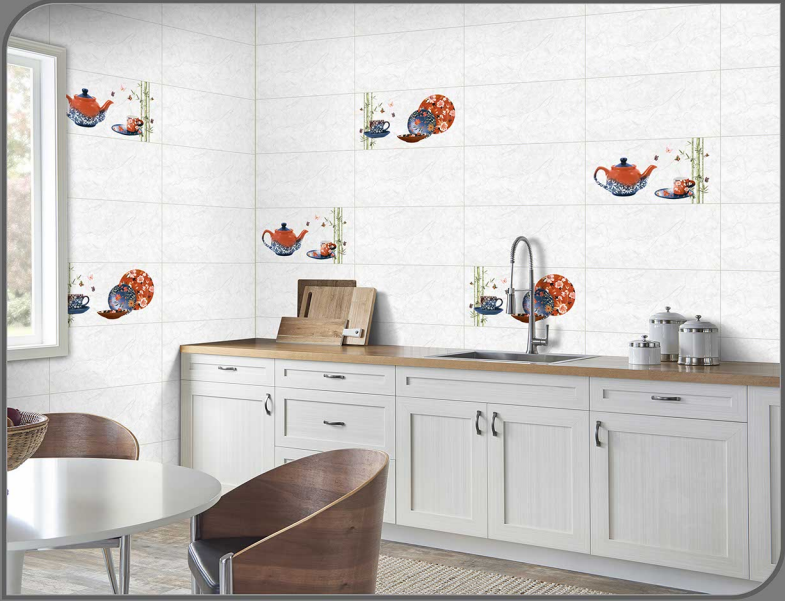

GLOSSY
Collection

30x
60cm

4381-L

4381-HL2(R)

4381-L

HD
Printing

Easy to
Install

Frost
Proof