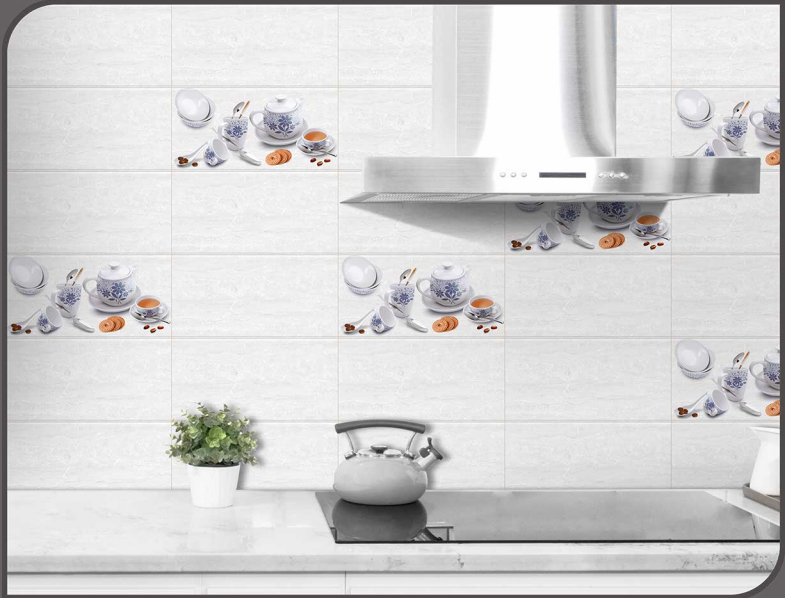

Low Water
Absorption

Chemical
Resistance

GLOSSY
Collection

30x
60cm

71186-L(R)

71186-HL2

71186-L(R)

HD
Printing

Easy to
Install

Frost
Proof

Easy to
Clean

Low Water
Absorption

Chemical
Resistance

GLOSSY
Collection

30x
60cm

71188-L(R)