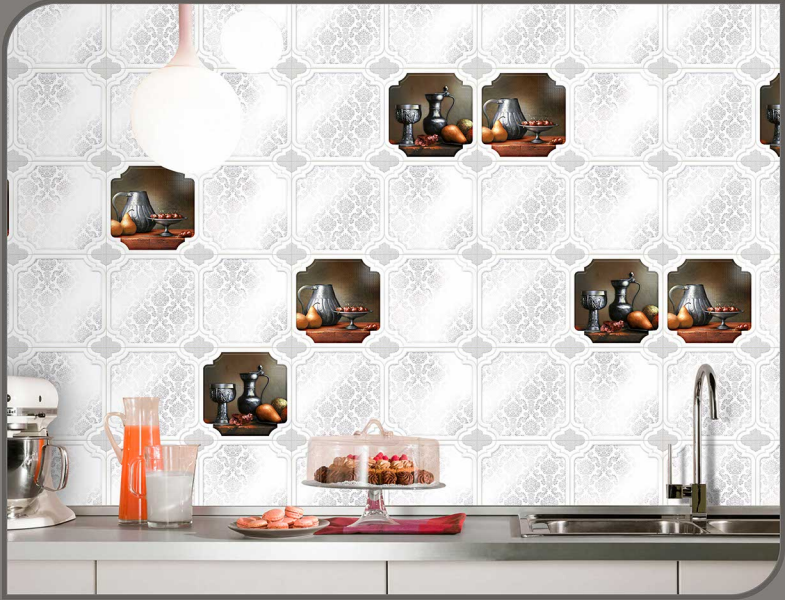

Frost
Proof

Easy to
Clean

Low Water
Absorption

Chemical
Resistance

GLOSSY
Collection

30x
60cm

4328-L

4328-HL1(R)