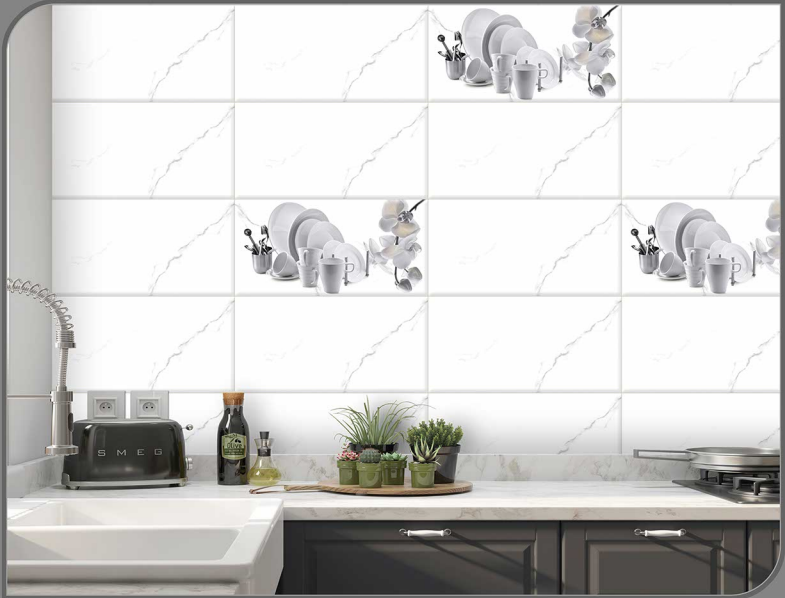

Easy to
Clean

Low Water
Absorption

Chemical
Resistance

GLOSSY
Collection

30x
60cm

3310-L(R)

3310-HL2

3310-L(R)