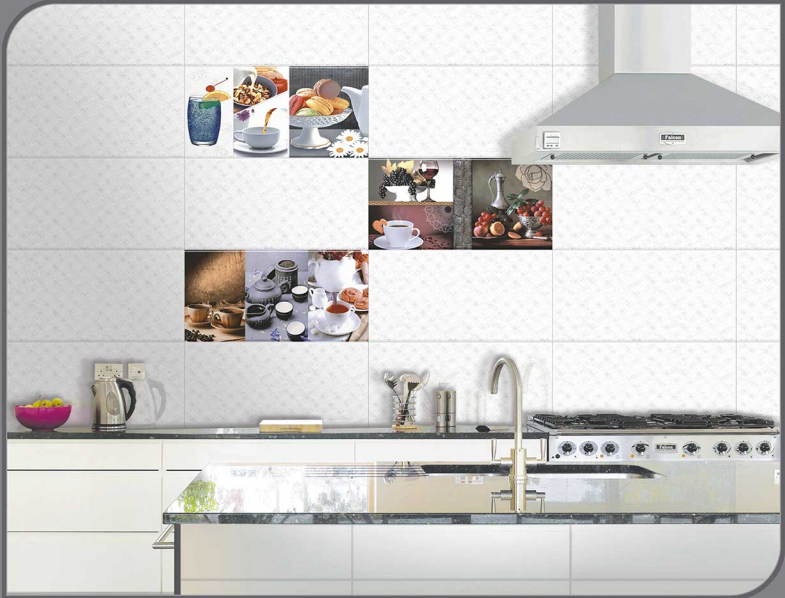

GLOSSY
Collection

30x
60cm

4321-L