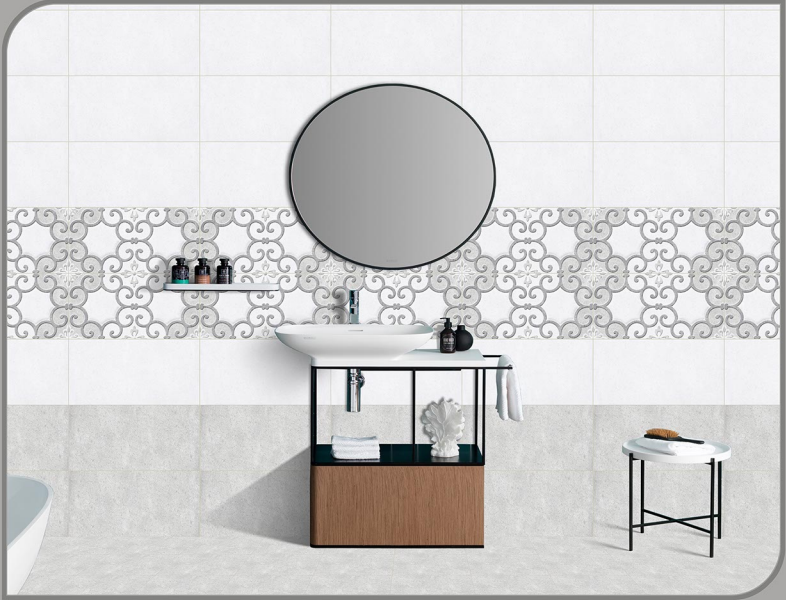

7881-L

7881-HL1(R)

7881-D

MATT
Collection

30x
60cm