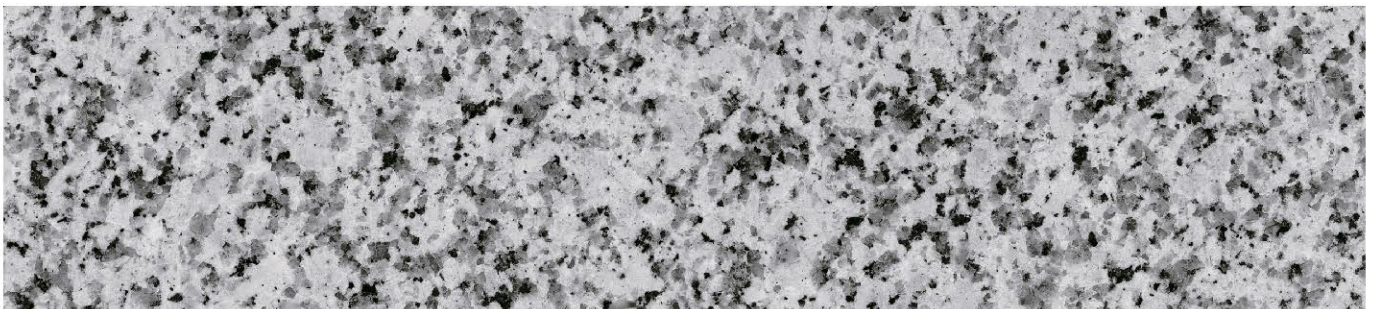

## WOODEN planks

200x  
900 Matt Finish

9999\194

WOODEN planks

200x  
900 Matt Finish

9999\195

200x  
900 Matt Finish

9999\196