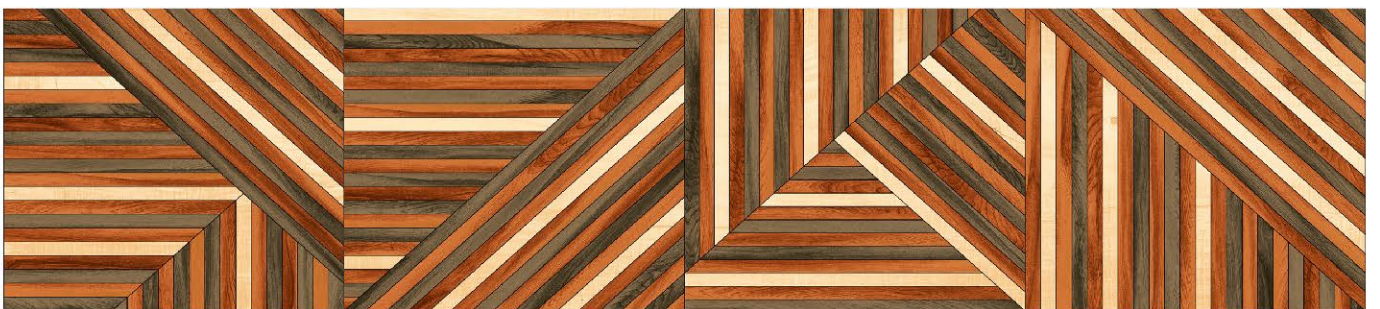

200x
900 Matt Finish

9999\165