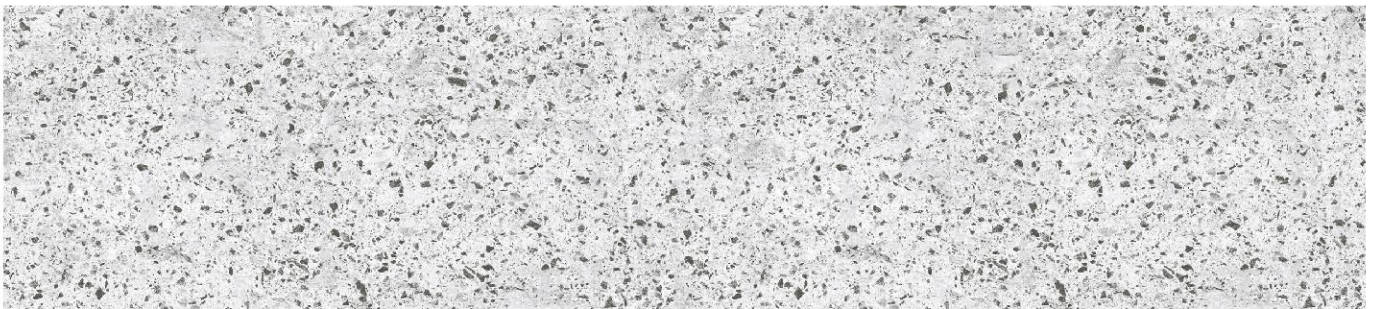

# WOODEN planks

200x  
900 Matt Finish

9999\175

**WOODEN** planks

200x  
900 Matt Finish

9999\176

200x  
900 Matt Finish

9999\177