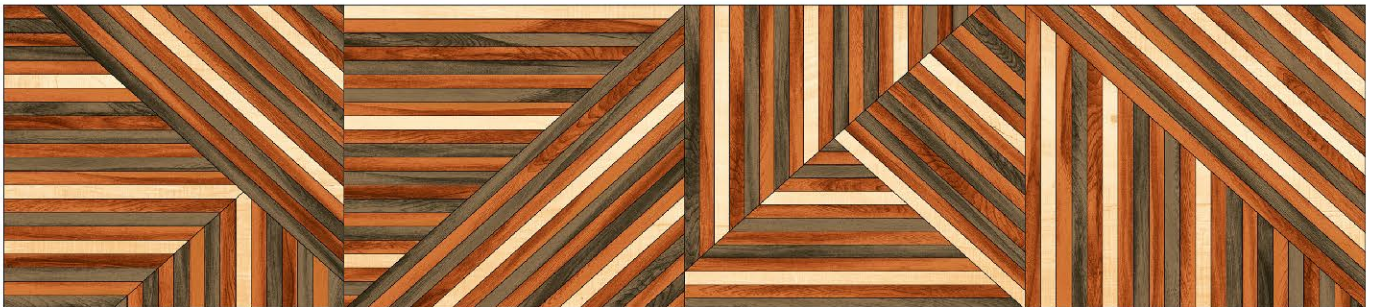

200x
900 Matt Finish

9999\165