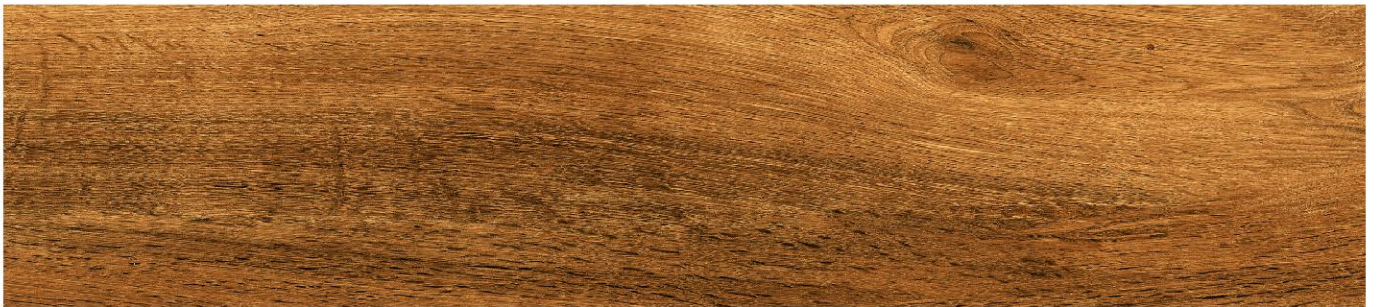

WOODEN planks

200x  
900 Matt Finish

9999\178

200x  
900 Matt Finish

9999\179

200x  
900 Matt Finish

9999\180

200x  
900 Matt Finish