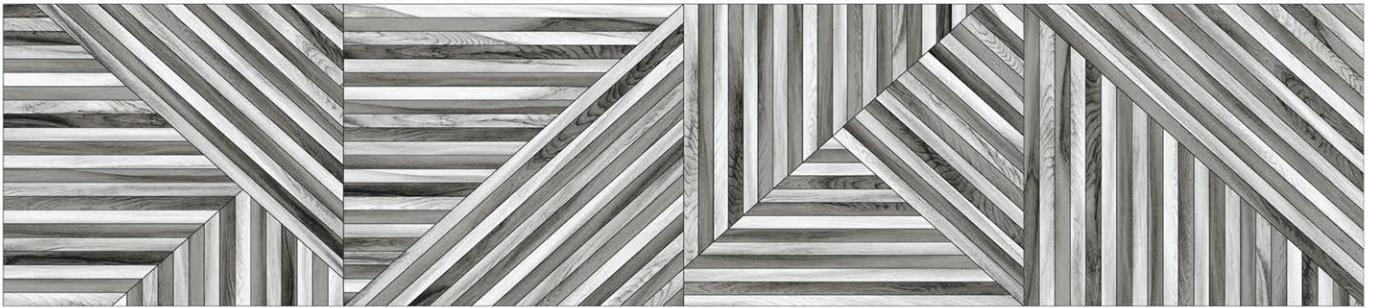

# WOODEN planks

200x  
900 Matt Finish

9999\75

200x  
900 Matt Finish

9999\76

200x  
900 Matt Finish

9999\77

200x  
900 Matt Finish