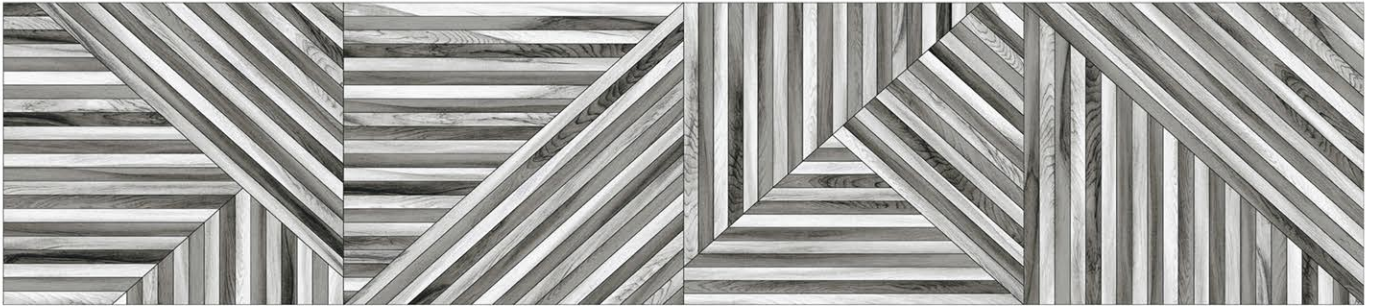

# WOODEN planks

200x  
900 Matt Finish

9999\75

200x  
900 Matt Finish

9999\76

200x  
900 Matt Finish

9999\77

200x  
900 Matt Finish