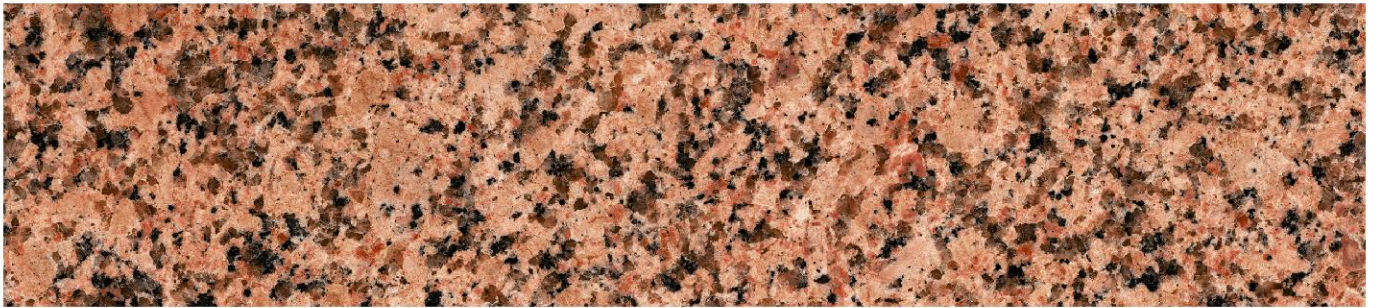

## WOODEN planks

200x  
900 Matt Finish

9999\194

WOODEN planks

200x  
900 Matt Finish

9999\195

200x  
900 Matt Finish

9999\196