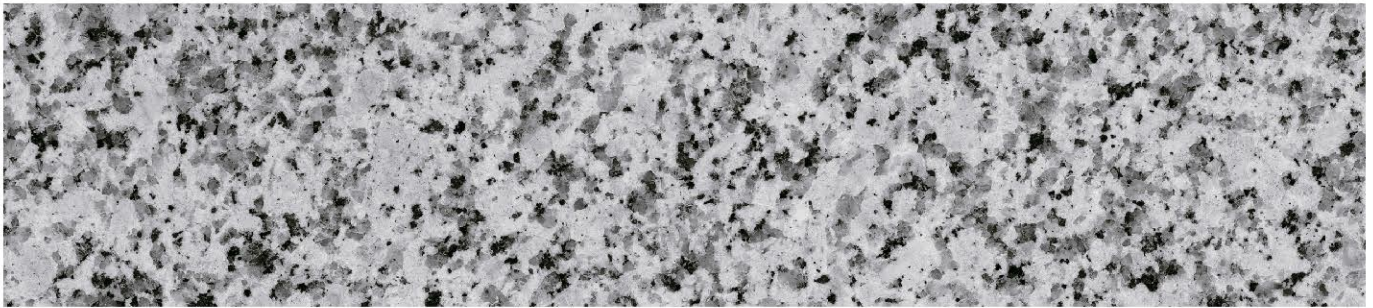

## WOODEN planks

200x  
900 Matt Finish

9999\194

WOODEN planks

200x  
900 Matt Finish

9999\195

200x  
900 Matt Finish

9999\196