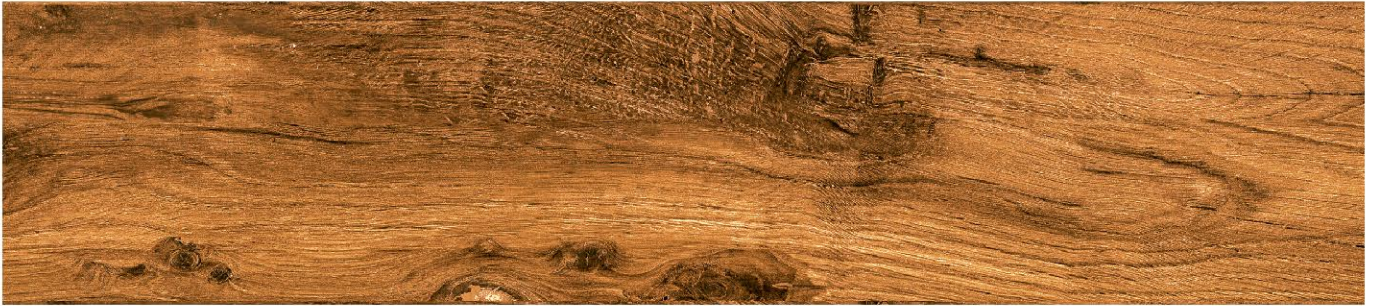

WOODEN planks

200x
900 Matt Finish